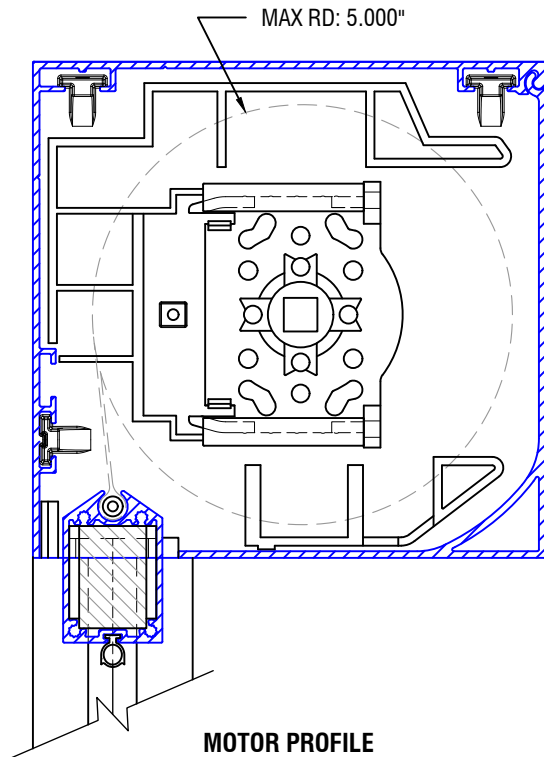

OPEN SIDE CHANNEL PROFILE

MOTOR PROFILE

MOTORIZED ONLY