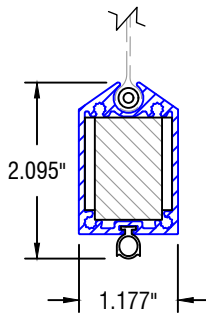

BOTTOM RAIL PROFILE