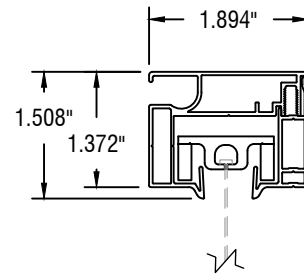

BOTTOM RAIL PROFILE

MOTORIZED ONLY

12101 MADERA WAY
RIVERSIDE, CA 92503
P: 951-245-5077
F: 951-245-5075
WWW.ROLLASHADE.COM

DATE: 11/15/2019
SHEET SIZE: 8.5" X 11"
SCALE: 7/16"=1"
DRAWN BY: SULPISIO MEDRANO

TITLE: EXTERIOR ZIPSHADE 150
NO: RAS-ZS150