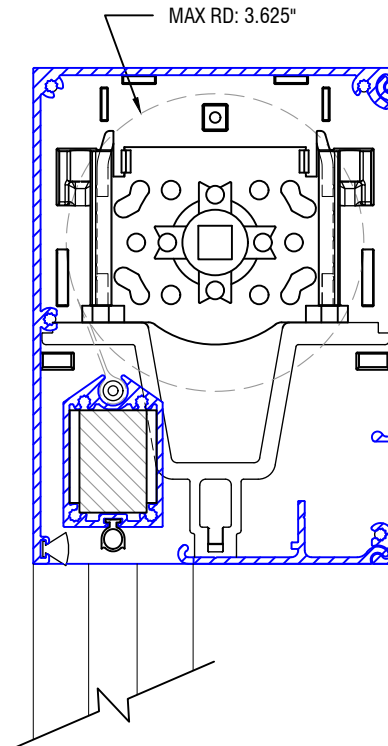

NARROW SIDE CHANNEL PROFILE

MOTOR PROFILE

MOTORIZED ONLY