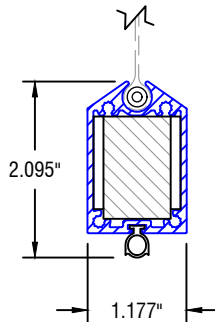

BOTTOM RAIL PROFILE