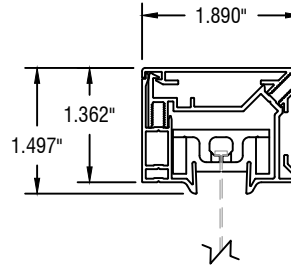

BOTTOM RAIL PROFILE

MOTORIZED ONLY

12101 MADERA WAY
RIVERSIDE, CA 92503
P: 951-245-5077
F: 951-245-5075
WWW.ROLLASHADE.COM

DATE: 11/15/2019
SHEET SIZE: 8.5" X 11"
SCALE: 7/16"=1"
DRAWN BY: SULPISIO MEDRANO

TITLE: EXTERIOR
ZIPSHADE 100 SLIM-N
NO: RAS-ZS100SN