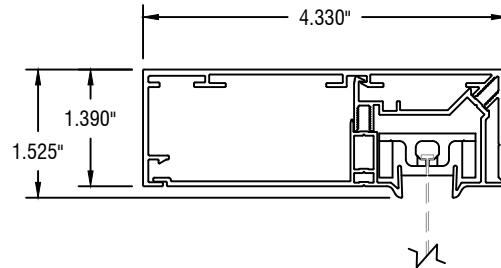

BOTTOM RAIL PROFILE

MOTORIZED ONLY

12101 MADERA WAY
RIVERSIDE, CA 92503
P: 951-245-5077
F: 951-245-5075
WWW.ROLLASHADE.COM

DATE: 11/15/2019
SHEET SIZE: 8.5" X 11"
SCALE: 7/16"=1"
DRAWN BY: SULPISIO MEDRANO

TITLE: EXTERIOR ZIPSHADE 100 SLIM
NO: RAS-ZS100S