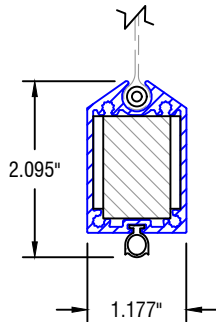

BOTTOM RAIL PROFILE