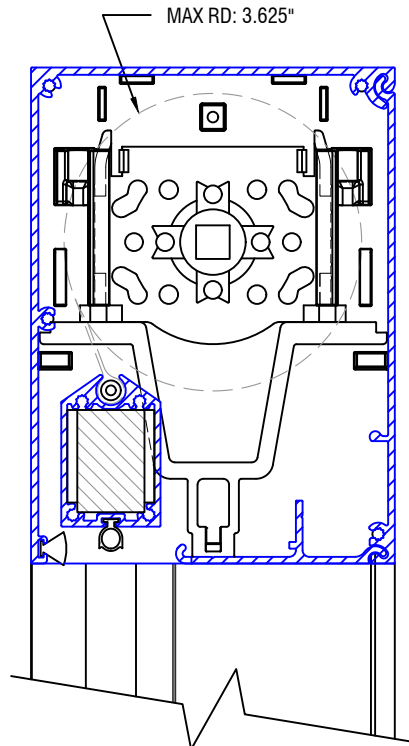

DEEP SIDE CHANNEL PROFILE

MOTOR PROFILE

MOTORIZED ONLY