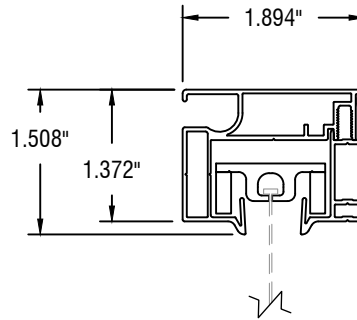

OPEN SIDE CHANNEL PROFILE