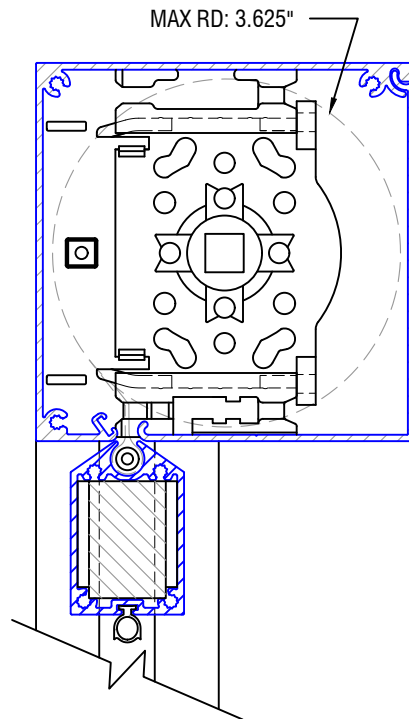

MOTOR PROFILE

MOTORIZED ONLY