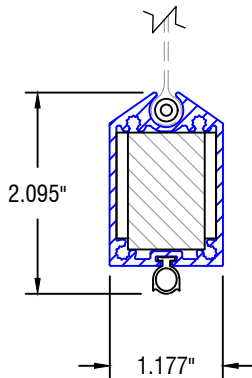

OPEN SIDE CHANNEL PROFILE

MOTORIZED ONLY

12101 MADERA WAY
RIVERSIDE, CA 92503
P: 951-245-5077
F: 951-245-5075
WWW.ROLLASHADE.COM

DATE: 11/15/2019
SHEET SIZE: 8.5" X 11"
SCALE: 1/2" = 1"
DRAWN BY: SULPISIO MEDRANO

TITLE: EXTERIOR ZIPSHADE 100
NO.: RAS-ZS100