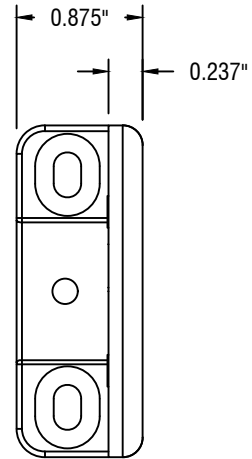

FRONT PROFILE