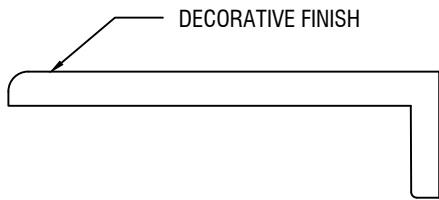

TOP PROFILE