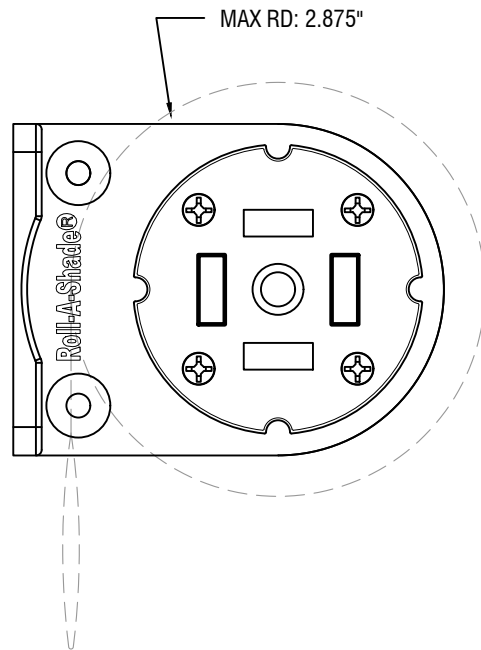

CLUTCH PROFILE