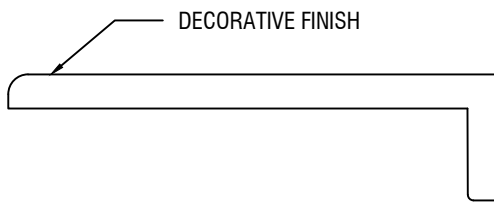

TOP PROFILE