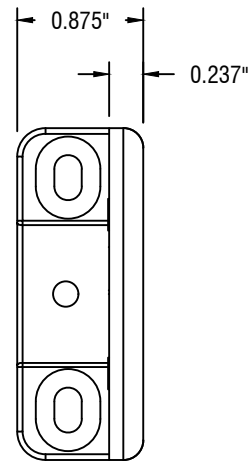

FRONT PROFILE