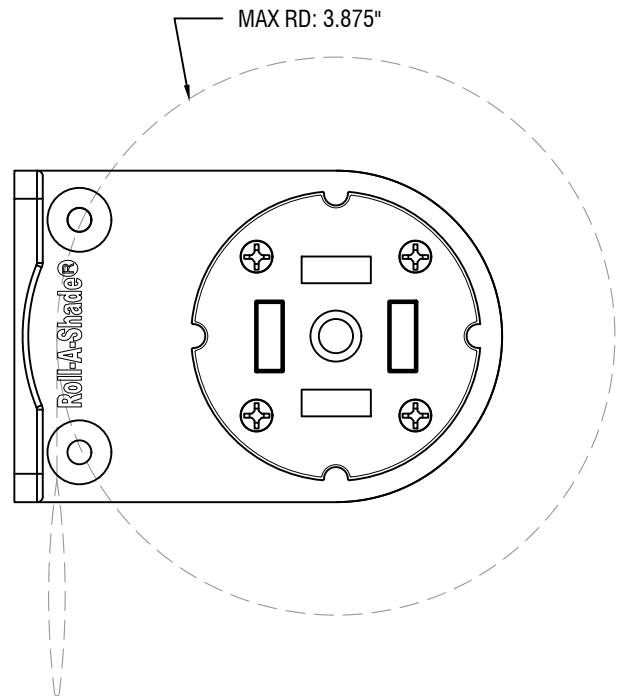

CLUTCH PROFILE