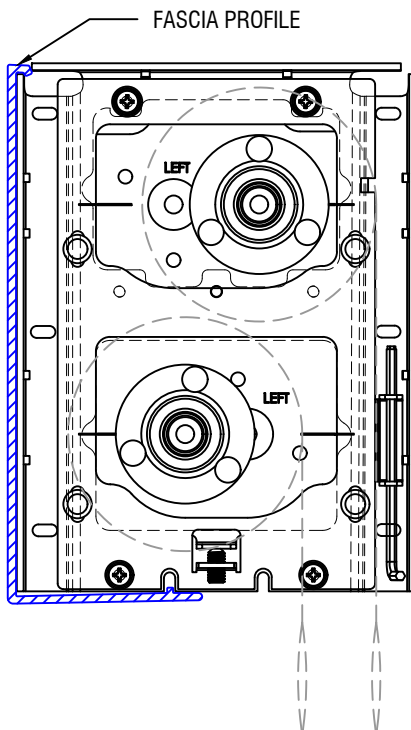

INTERMEDIATE PROFILE