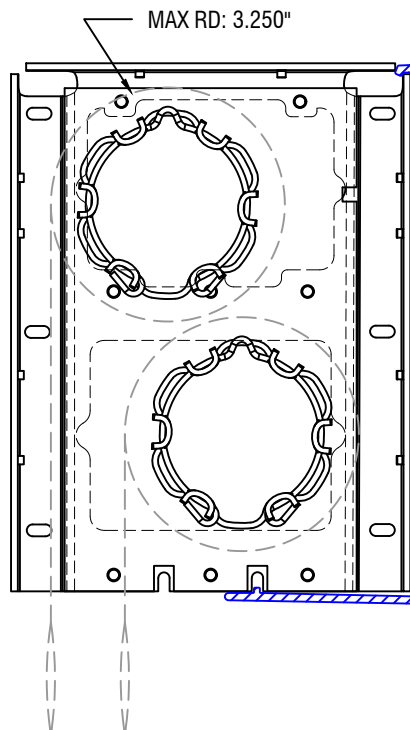

FRONT PROFILE

MOTOR PROFILE