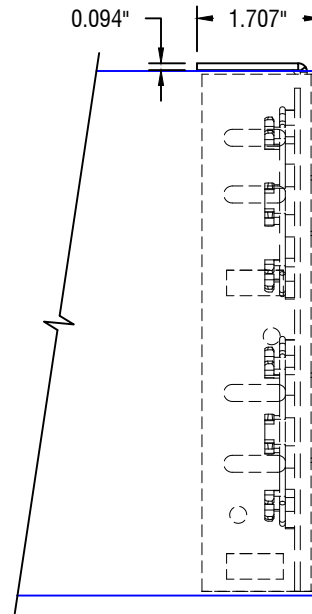

12101 MADERA WAY
RIVERSIDE, CA 92503
P: 951-245-5077
F: 951-245-5075
WWW.ROLLASHADE.COM

DATE:	11/15/2019
SHEET SIZE:	8.5" X 11"
SCALE:	3/8" = 1"
DRAWN BY:	SULPISIO MEDRANO

TITLE:	7" STAR HEAD DUAL W/ BOTTOM FASCIA
NO.:	RAS-7SHD