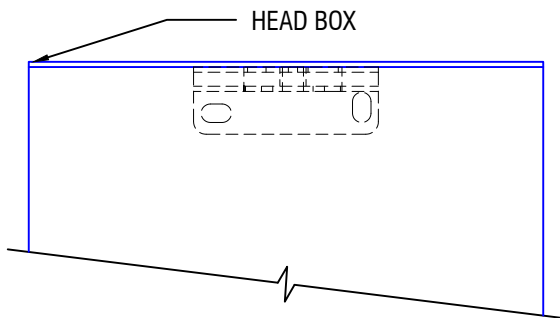

TOP PROFILE