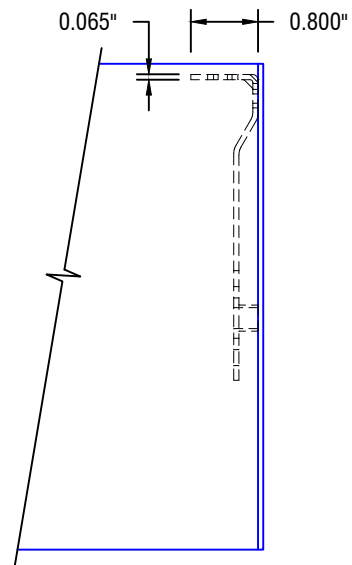

FRONT PROFILE