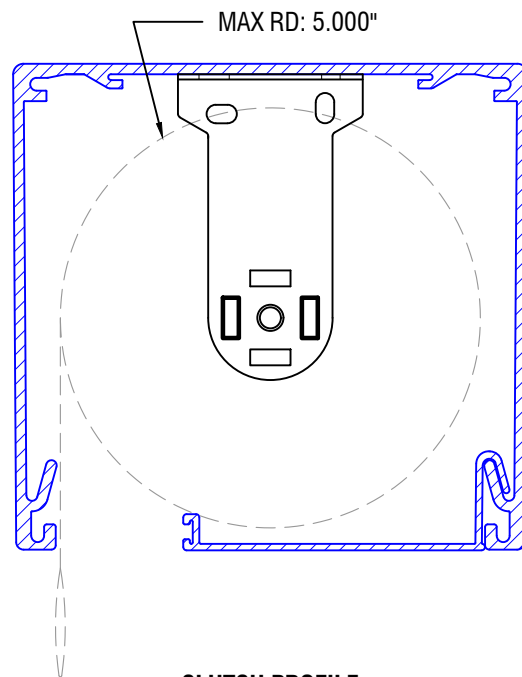

CLUTCH PROFILE