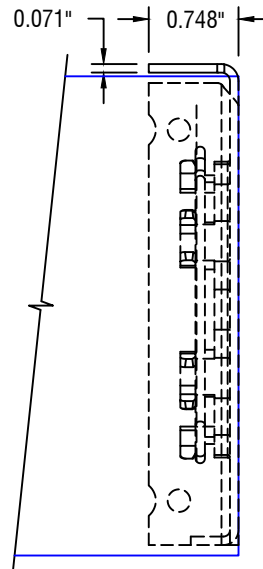

FRONT PROFILE