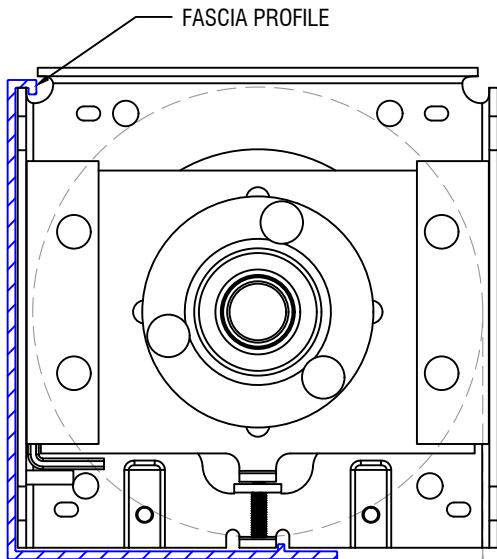

INTERMEDIATE PROFILE