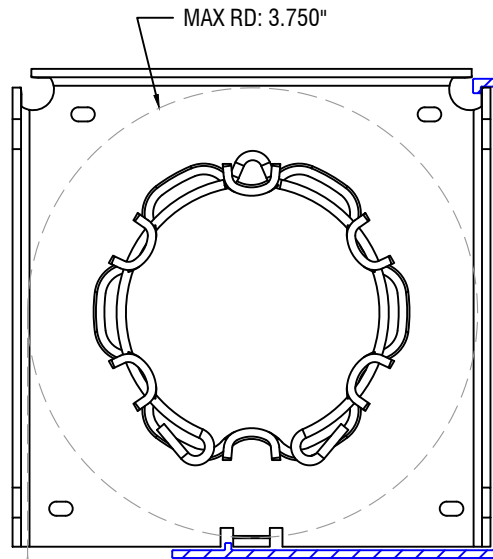

MOTOR PROFILE