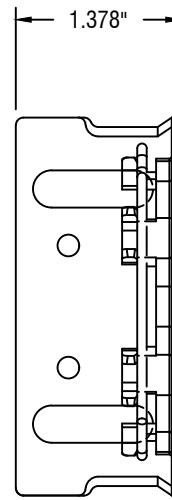

FRONT PROFILE