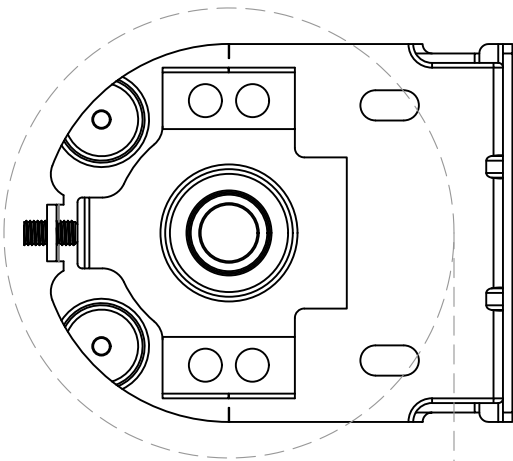

INTERMEDIATE PROFILE