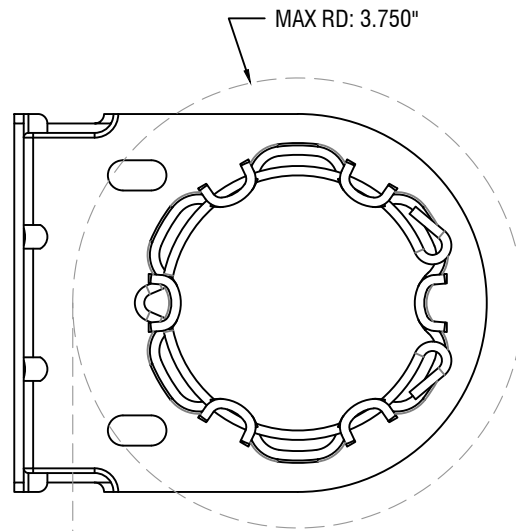

MOTOR PROFILE