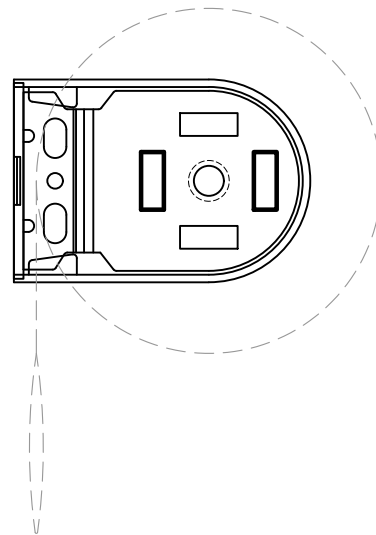

CLUTCH PROFILE