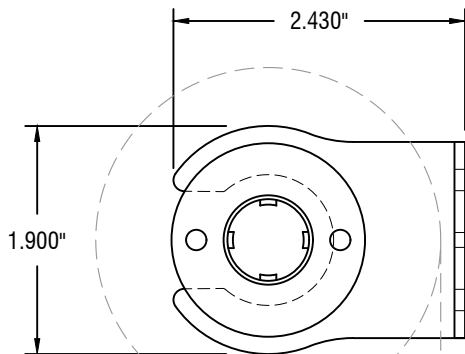

INTERMEDIATE PROFILE