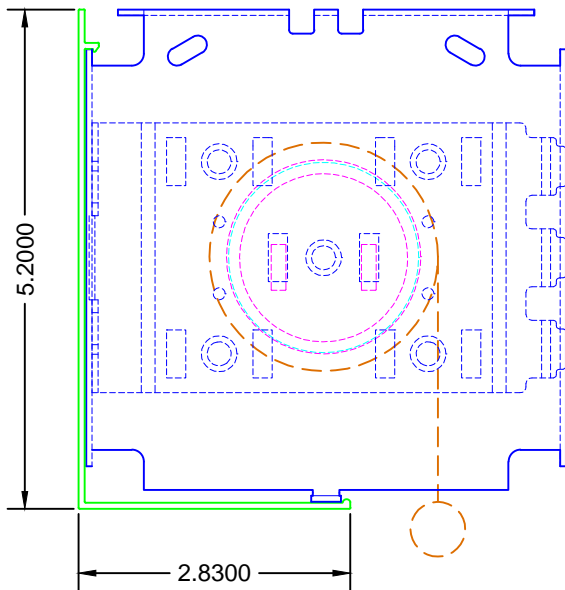

TOP VIEW

SIDE VIEW

FRONT VIEW

LEGEND

- 5" BRACKET
- ALTUS 40 MOTOR
- 5" FASCIA
- 2" ALUMINUM TUBE
- - - FABRIC W/ BOTTOM RAIL

ROLL-A-SHADE®
MANUFACTURING SUN CONTROL SOLUTIONS

12101 Madera Way Phone: 951.245.5077
Riverside, CA 92503 Fax 951.245.5075

DESCRIPTION:

**ALTUS40
MOTORIZED SHADE**

*SHOWN ON 5" SINGLE SHADE W/ FASCIA

SCALE: 6" = 1'-0"

DATE: 8/19/2013

SHEET NO:

R-11.9