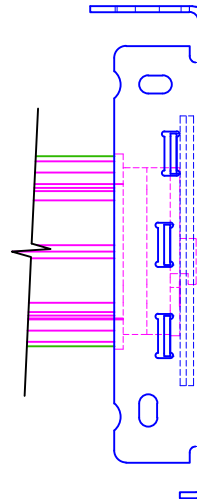

TOP VIEW

SIDE VIEW

FRONT VIEW

LEGEND

- 5" BRACKET
- ALTUS 40 MOTOR
- 5" FASCIA
- 2" ALUMINUM TUBE
- - - FABRIC W/ BOTTOM RAIL

ROLL-A-SHADE®
MANUFACTURING SUN CONTROL SOLUTIONS

12101 Madera Way Phone: 951.245.5077
Riverside, CA 92503 Fax 951.245.5075

DESCRIPTION:

**ALTUS40
MOTORIZED SHADE**

*SHOWN ON 5" SINGLE SHADE W/ FASCIA

SCALE: 6" = 1'-0"

DATE: 8/19/2013

SHEET NO:

R-11.9