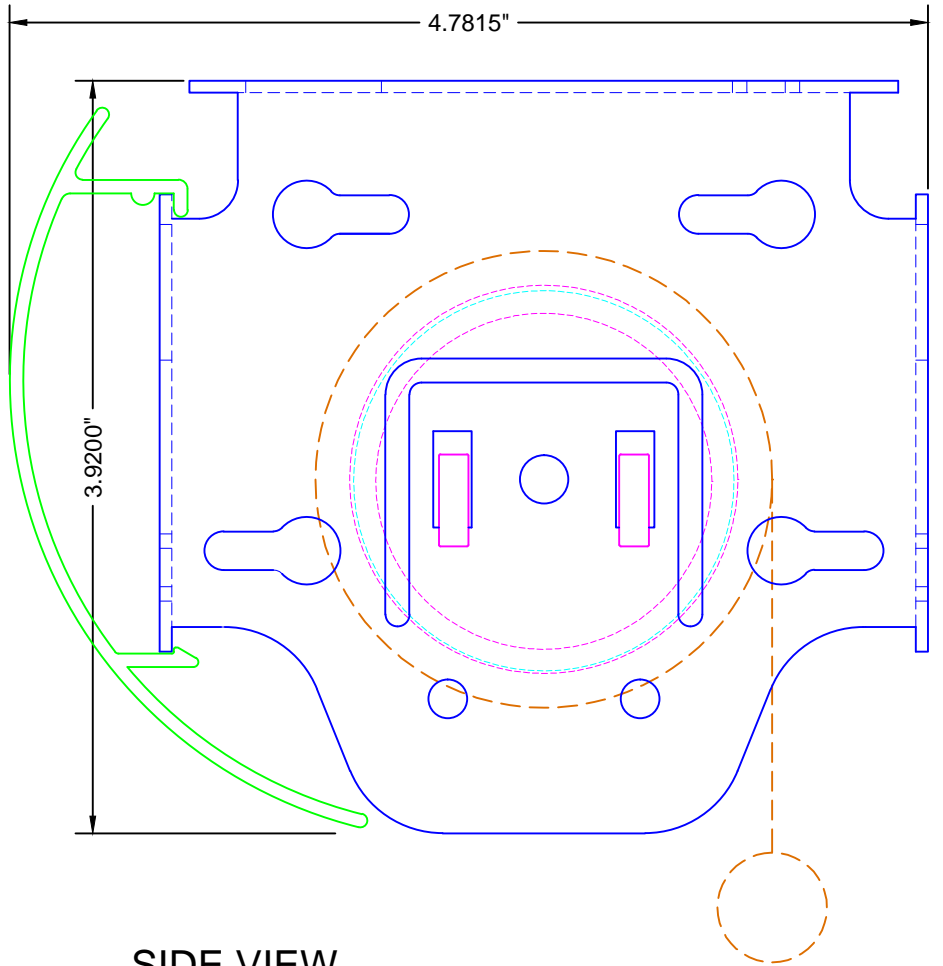

TOP VIEW

SIDE VIEW

FRONT VIEW

LEGEND

- 4" BRACKET
- ALTUS 40 MOTOR
- 4" ROUND FASCIA
- 2" ALUMINUM TUBE
- - - FABRIC W/ BOTTOM RAIL

ROLL-A-SHADE[®]
MANUFACTURING SUN CONTROL SOLUTIONS

12101 Madera Way Phone: 951.245.5077
Riverside, CA 92503 Fax 951.245.5075

DESCRIPTION:

**ALTUS40
MOTORIZED SHADE**

*SHOWN ON 4" ROUND FASCIA SYSTEM

SCALE: 1:1

DATE: 8/19/2013

SHEET NO:

R-11.8