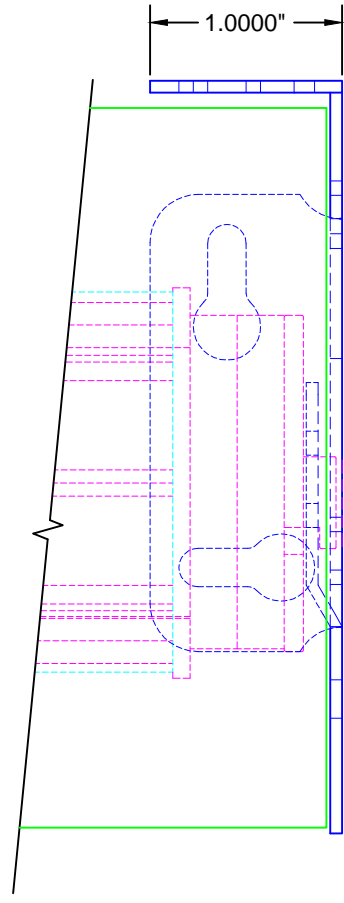

TOP VIEW

SIDE VIEW

FRONT VIEW

LEGEND

- 4" BRACKET
- ALTUS 40 MOTOR
- 4" ROUND FASCIA
- 2" ALUMINUM TUBE
- - - FABRIC W/ BOTTOM RAIL

ROLL-A-SHADE[®]
MANUFACTURING SUN CONTROL SOLUTIONS

12101 Madera Way Phone: 951.245.5077
Riverside, CA 92503 Fax 951.245.5075

DESCRIPTION:

**ALTUS40
MOTORIZED SHADE**

*SHOWN ON 4" ROUND FASCIA SYSTEM

SCALE: 1:1

DATE: 8/19/2013

SHEET NO:

R-11.8