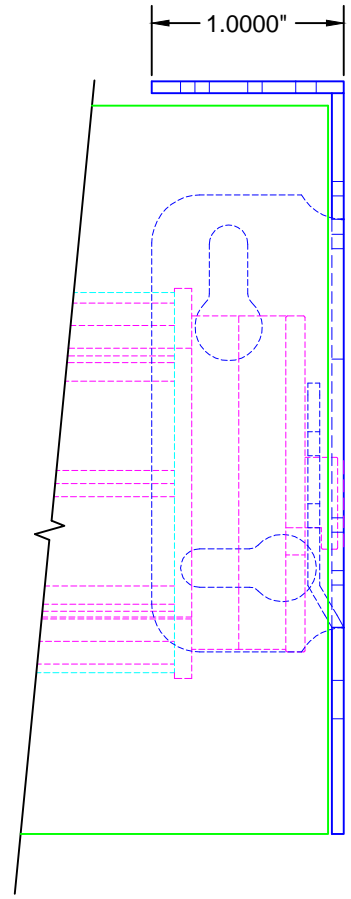

TOP VIEW

SIDE VIEW

FRONT VIEW

LEGEND			
	4" BRACKET		2" ALUMINUM TUBE
	ALTUS 40 MOTOR		FABRIC W/ BOTTOM RAIL
	4" SQUARE FASCIA		

ROLL-A-SHADE[®]
MANUFACTURING SUN CONTROL SOLUTIONS

12101 Madera Way Phone: 951.245.5077
Riverside, CA 92503 Fax 951.245.5075

DESCRIPTION:

**ALTUS40
MOTORIZED SHADE**

*SHOWN ON 4" SQUARE FASCIA SYSTEM

SCALE: 1:1

DATE: 8/19/2013

SHEET NO:

R-11.7