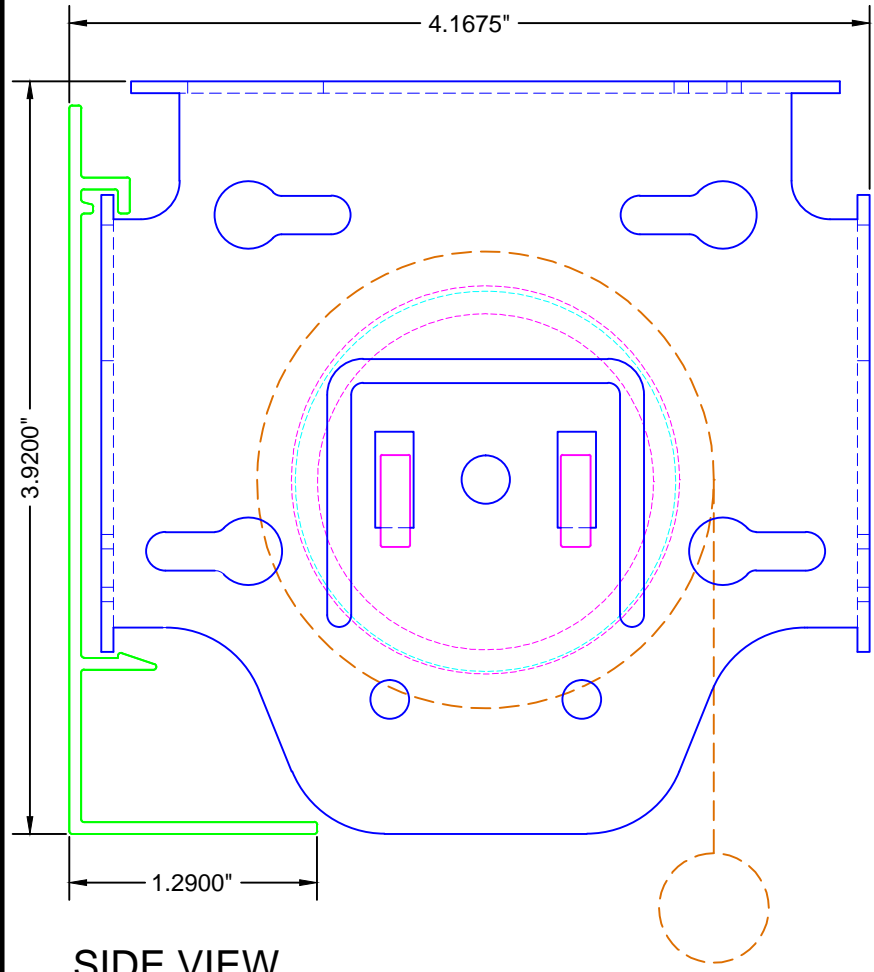

TOP VIEW

SIDE VIEW

FRONT VIEW

LEGEND			
	4" BRACKET		2" ALUMINUM TUBE
	ALTUS 40 MOTOR		FABRIC W/ BOTTOM RAIL
	4" SQUARE FASCIA		

ROLL-A-SHADE[®]
MANUFACTURING SUN CONTROL SOLUTIONS

12101 Madera Way Phone: 951.245.5077
Riverside, CA 92503 Fax 951.245.5075

DESCRIPTION:

**ALTUS40
MOTORIZED SHADE**

*SHOWN ON 4" SQUARE FASCIA SYSTEM

SCALE: 1:1

DATE: 8/19/2013

SHEET NO:

R-11.7