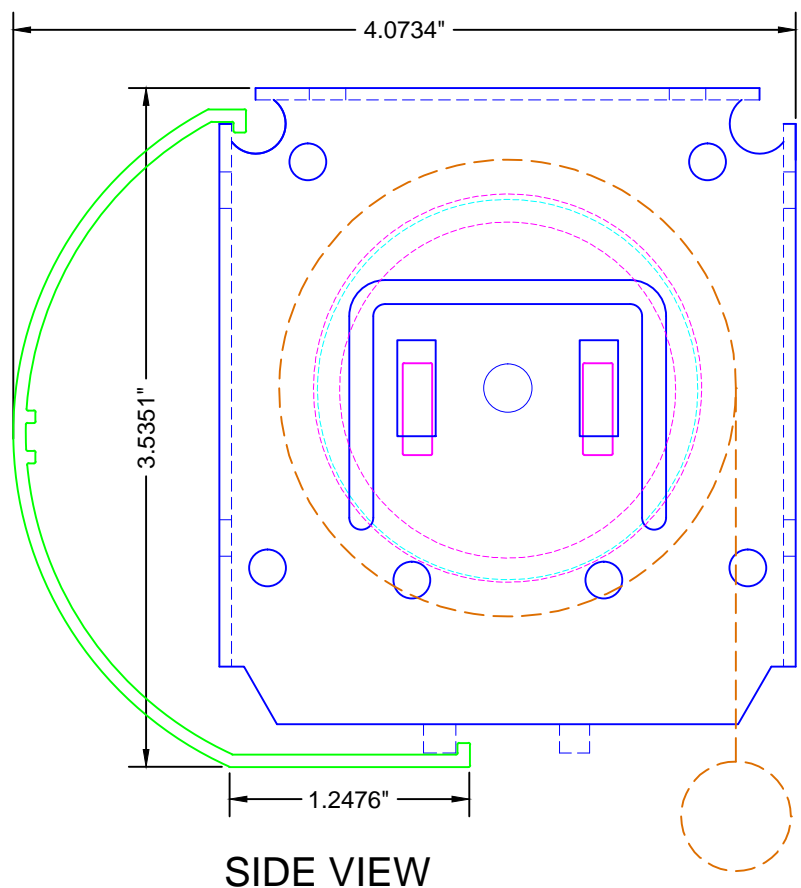

**TOP VIEW**

**SIDE VIEW**

**FRONT VIEW**

LEGEND	
	3" BRACKET
	ALTUS 40 MOTOR
	3" ROUND FASCIA
	2" ALUMINUM TUBE
	FABRIC W/ BOTTOM RAIL

**ROLL-A-SHADE®**  
MANUFACTURING SUN CONTROL SOLUTIONS

12101 Madera Way Phone: 951.245.5077  
Riverside, CA 92503 Fax 951.245.5075

DESCRIPTION:

**ALTUS40  
MOTORIZED SHADE**

\*SHOWN ON 3" ROUND FASCIA SYSTEM

SCALE: 1:1

DATE: 8/19/2013

SHEET NO:  
**R-11.6**