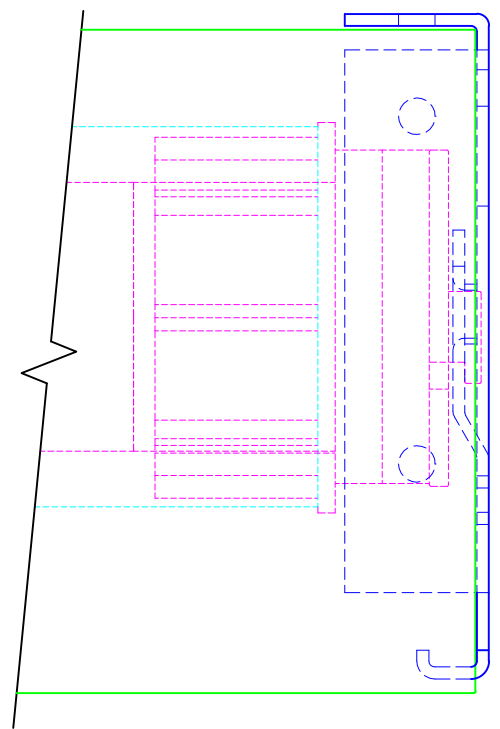

**TOP VIEW**

**SIDE VIEW**

**FRONT VIEW**

LEGEND	
	3" BRACKET
	ALTUS 40 MOTOR
	3" ROUND FASCIA
	2" ALUMINUM TUBE
	FABRIC W/ BOTTOM RAIL

**ROLL-A-SHADE®**  
MANUFACTURING SUN CONTROL SOLUTIONS

12101 Madera Way Phone: 951.245.5077  
Riverside, CA 92503 Fax 951.245.5075

DESCRIPTION:

**ALTUS40  
MOTORIZED SHADE**

\*SHOWN ON 3" ROUND FASCIA SYSTEM

SCALE: 1:1

DATE: 8/19/2013

SHEET NO:  
**R-11.6**