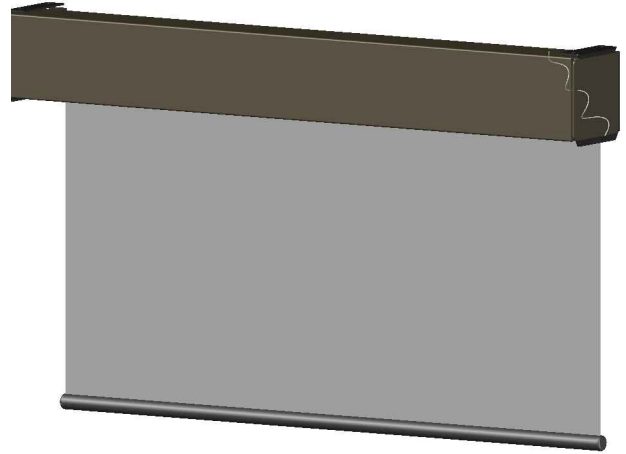

TOP VIEW

SIDE VIEW

FRONT VIEW

LEGEND

- 3" BRACKET
- ALTUS 40 MOTOR
- 3" TOP FASCIA
- 2" ALUMINUM TUBE
- - - FABRIC W/ BOTTOM RAIL

ROLL-A-SHADE®
MANUFACTURING SUN CONTROL SOLUTIONS

12101 Madera Way
Riverside, CA 92503

Phone: 951.245.5077
Fax 951.245.5075

DESCRIPTION:

**ALTUS40
MOTORIZED SHADE**

*SHOWN ON 3" TOP FASCIA SYSTEM

SCALE: 1:1

DATE: 8/19/2013

SHEET NO:

R-11.5