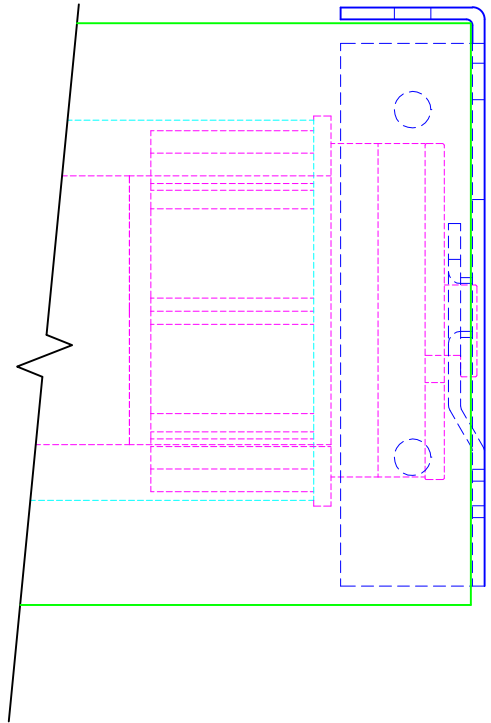

TOP VIEW

SIDE VIEW

FRONT VIEW

LEGEND

- 3" BRACKET
- ALTUS 40 MOTOR
- 3" TOP FASCIA
- 2" ALUMINUM TUBE
- - - FABRIC W/ BOTTOM RAIL

ROLL-A-SHADE®
MANUFACTURING SUN CONTROL SOLUTIONS

12101 Madera Way
Riverside, CA 92503

Phone: 951.245.5077
Fax 951.245.5075

DESCRIPTION:

**ALTUS40
MOTORIZED SHADE**

*SHOWN ON 3" TOP FASCIA SYSTEM

SCALE: 1:1

DATE: 8/19/2013

SHEET NO:

R-11.5