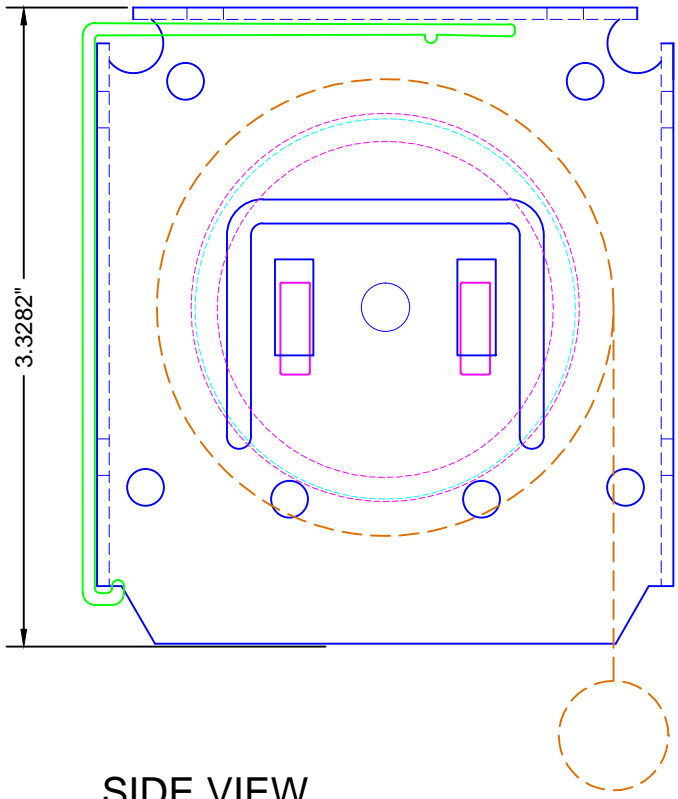

TOP VIEW

SIDE VIEW

FRONT VIEW

LEGEND

- 3" BRACKET
- ALTUS 40 MOTOR
- 3" TOP FASCIA
- 2" ALUMINUM TUBE
- - - FABRIC W/ BOTTOM RAIL

ROLL-A-SHADE®
MANUFACTURING SUN CONTROL SOLUTIONS

12101 Madera Way
Riverside, CA 92503

Phone: 951.245.5077
Fax 951.245.5075

DESCRIPTION:

**ALTUS40
MOTORIZED SHADE**

*SHOWN ON 3" TOP FASCIA SYSTEM

SCALE: 1:1

DATE: 8/19/2013

SHEET NO:

R-11.5