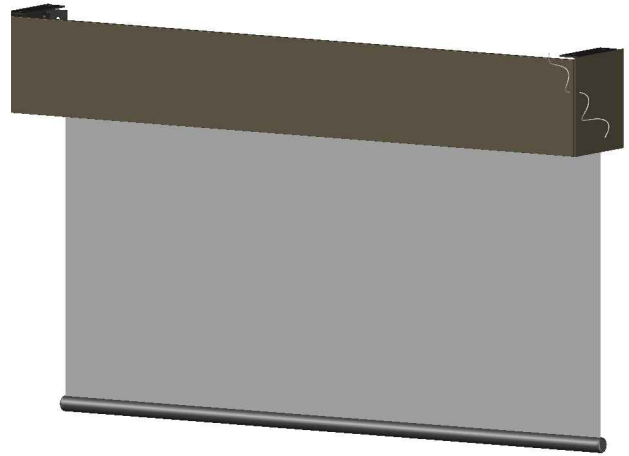

TOP VIEW

SIDE VIEW

FRONT VIEW

LEGEND

- 3" BRACKET
- ALTUS 40 MOTOR
- 3" BOTTOM FASCIA
- 2" ALUMINUM TUBE
- - - FABRIC W/ BOTTOM RAIL

ROLL-A-SHADE®
MANUFACTURING SUN CONTROL SOLUTIONS

12101 Madera Way
Riverside, CA 92503

Phone: 951.245.5077
Fax 951.245.5075

DESCRIPTION:

**ALTUS40
MOTORIZED SHADE**

*SHOWN ON 3" BOTTOM FASCIA SYSTEM

SCALE: 1:1

DATE: 8/19/2013

SHEET NO:

R-11.4