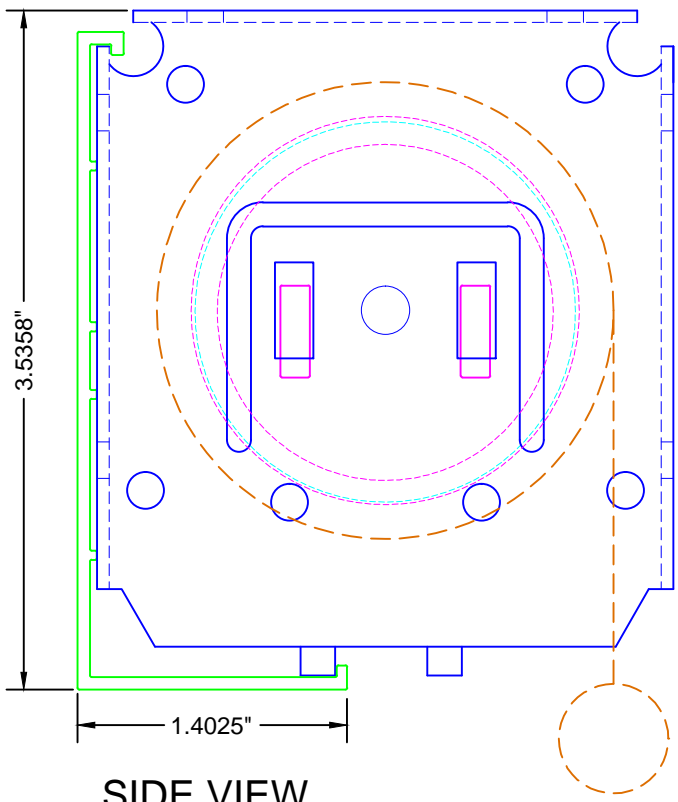

TOP VIEW

SIDE VIEW

FRONT VIEW

LEGEND

- 3" BRACKET
- ALTUS 40 MOTOR
- 3" BOTTOM FASCIA
- 2" ALUMINUM TUBE
- - - FABRIC W/ BOTTOM RAIL

ROLL-A-SHADE®
MANUFACTURING SUN CONTROL SOLUTIONS

12101 Madera Way
Riverside, CA 92503

Phone: 951.245.5077
Fax 951.245.5075

DESCRIPTION:

**ALTUS40
MOTORIZED SHADE**

*SHOWN ON 3" BOTTOM FASCIA SYSTEM

SCALE: 1:1

DATE: 8/19/2013

SHEET NO:

R-11.4