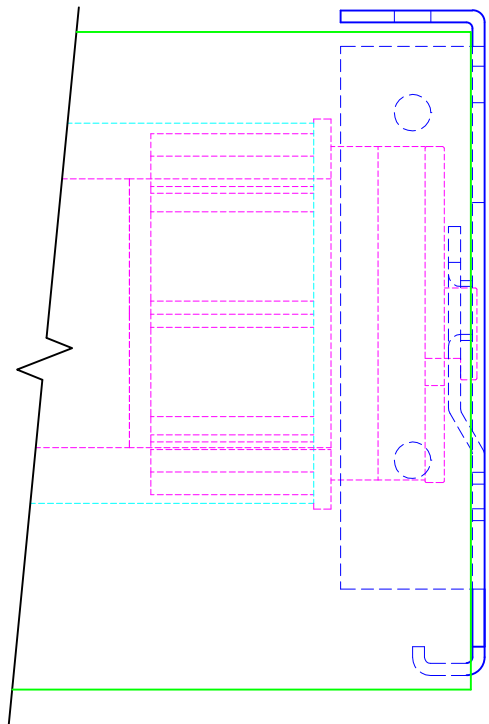

TOP VIEW

SIDE VIEW

FRONT VIEW

LEGEND

- 3" BRACKET
- ALTUS 40 MOTOR
- 3" BOTTOM FASCIA
- 2" ALUMINUM TUBE
- - - FABRIC W/ BOTTOM RAIL

ROLL-A-SHADE®
MANUFACTURING SUN CONTROL SOLUTIONS

12101 Madera Way
Riverside, CA 92503

Phone: 951.245.5077
Fax 951.245.5075

DESCRIPTION:

**ALTUS40
MOTORIZED SHADE**

*SHOWN ON 3" BOTTOM FASCIA SYSTEM

SCALE: 1:1

DATE: 8/19/2013

SHEET NO:

R-11.4