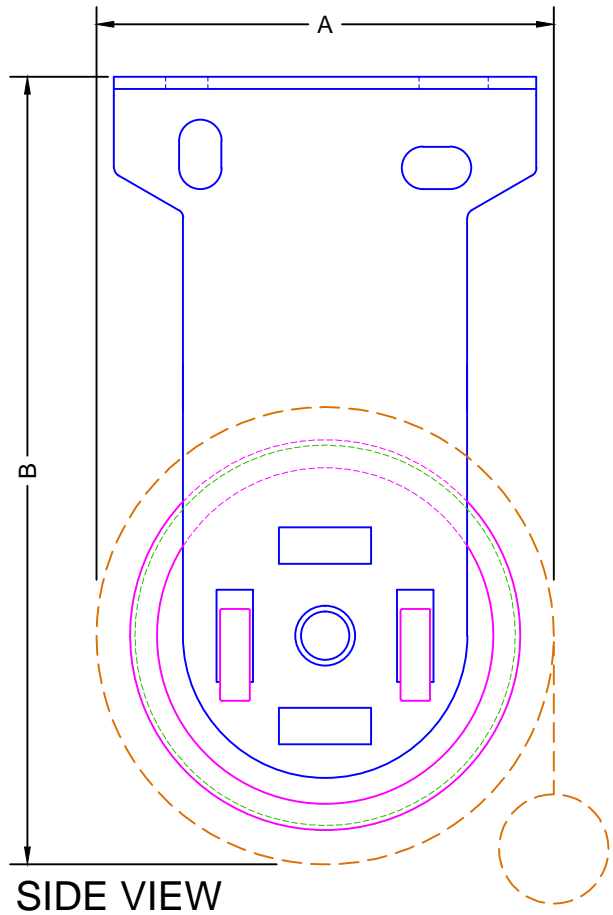

TOP VIEW

FRONT VIEW

SIDE VIEW

SHADE HEIGHT	A	B
144"	± 3.26"	± 4.54"
160"	± 3.37"	± 4.60"
172"	± 3.45"	± 4.64"

NOTE: DIMENSIONS BASED ON PHIFER SHEARWEAVE 4000 FABRIC

LEGEND	
	2.875" LEGACY BRACKET
	ALTUS40 MOTOR
	2" ALUMINUM TUBE
	FABRIC W/ BOTTOM RAIL