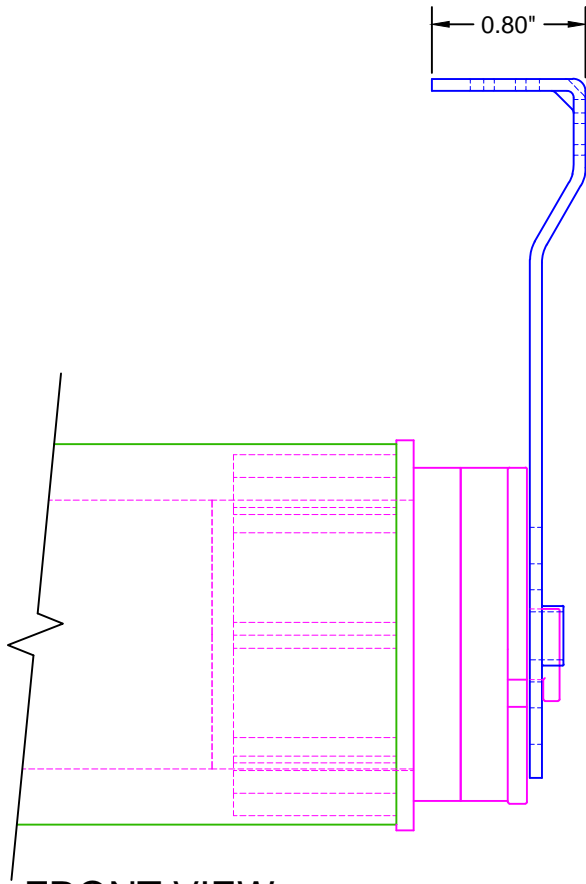

TOP VIEW

FRONT VIEW

SIDE VIEW

SHADE HEIGHT	A	B
144"	± 3.26"	± 4.54"
160"	± 3.37"	± 4.60"
172"	± 3.45"	± 4.64"

NOTE: DIMENSIONS BASED ON PHIFER SHEARWEAVE 4000 FABRIC

LEGEND	
	2.875" LEGACY BRACKET
	ALTUS40 MOTOR
	2" ALUMINUM TUBE
	FABRIC W/ BOTTOM RAIL

ROLL-A-SHADE®
MANUFACTURING SUN CONTROL SOLUTIONS

12101 Madera Way
Riverside, CA 92503

Phone: 951.245.5077
Fax 951.245.5075

DESCRIPTION:

ALTUS40 MOTORIZED SHADE

*SHOWN ON 2.875" LEGACY SYSTEM

SCALE: 1:1

DATE: 8/19/2013