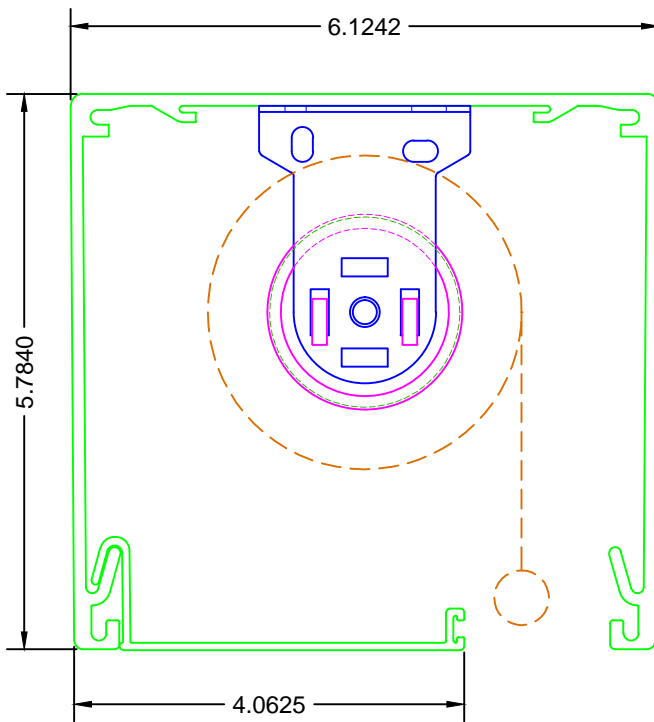

TOP VIEW

SIDE VIEW

FRONT VIEW

LEGEND

- 6" HEAD BOX
- 2" LEGACY BRACKET
- ALTUS40 MOTOR
- 2" ALUMINUM TUBE
- - - FABRIC W/ HEM BAR

ROLL-A-SHADE®
MANUFACTURING SUN CONTROL SOLUTIONS

12101 Madera Way
Riverside, CA 92503

Phone: 951.245.5077
Fax 951.245.5075

DESCRIPTION:

**ALTUS40
MOTORIZED SHADE**

*SHOWN ON 6" CONTRACT SERIES

SCALE: 6" = 1'-0"

DATE: 8/19/2013

SHEET NO:

R-11.15