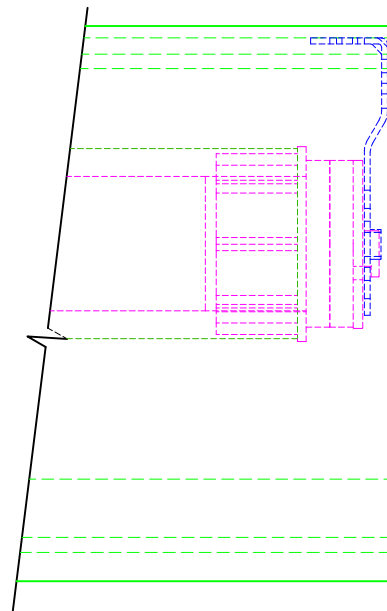

TOP VIEW

SIDE VIEW

FRONT VIEW

LEGEND

- 6" HEAD BOX
- 2" LEGACY BRACKET
- ALTUS40 MOTOR
- 2" ALUMINUM TUBE
- - - FABRIC W/ HEM BAR

ROLL-A-SHADE®
MANUFACTURING SUN CONTROL SOLUTIONS

12101 Madera Way
Riverside, CA 92503

Phone: 951.245.5077
Fax 951.245.5075

DESCRIPTION:

**ALTUS40
MOTORIZED SHADE**

*SHOWN ON 6" CONTRACT SERIES

SCALE: 6" = 1'-0"

DATE: 8/19/2013

SHEET NO:

R-11.15