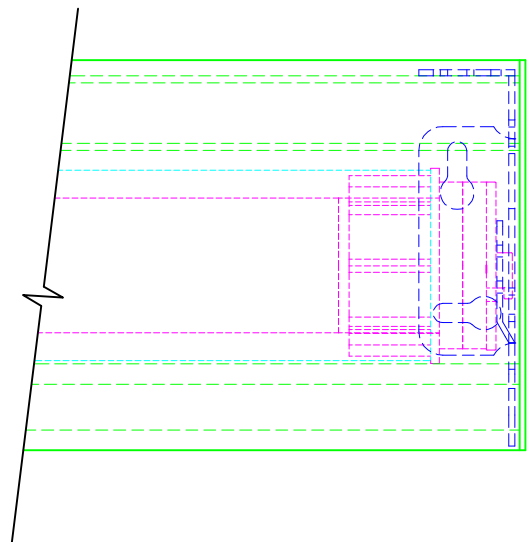

TOP VIEW

SIDE VIEW

FRONT VIEW

LEGEND

- 4" HEAD BOX
- 4" BRACKET
- ALTUS40 MOTOR
- 2" ALUMINUM TUBE
- - - FABRIC W/ HEM BAR

ROLL-A-SHADE®
MANUFACTURING SUN CONTROL SOLUTIONS

12101 Madera Way
Riverside, CA 92503

Phone: 951.245.5077
Fax 951.245.5075

DESCRIPTION:

**ALTUS40
MOTORIZED SHADE**

*SHOWN ON 4" CONTRACT SERIES

SCALE: 6" = 1"

DATE: 8/19/2013

SHEET NO:

R-11.14