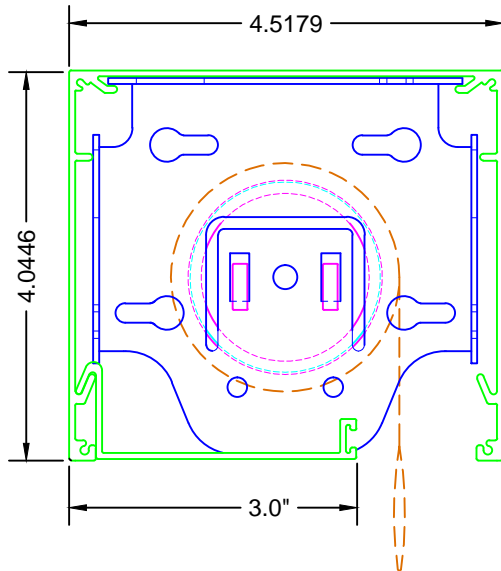

TOP VIEW

SIDE VIEW

FRONT VIEW

LEGEND

- 4" HEAD BOX
- 4" BRACKET
- ALTUS40 MOTOR
- 2" ALUMINUM TUBE
- - - FABRIC W/ HEM BAR

ROLL-A-SHADE®
MANUFACTURING SUN CONTROL SOLUTIONS

12101 Madera Way
Riverside, CA 92503

Phone: 951.245.5077
Fax 951.245.5075

DESCRIPTION:

**ALTUS40
MOTORIZED SHADE**

*SHOWN ON 4" CONTRACT SERIES

SCALE: 6" = 1"

DATE: 8/19/2013

SHEET NO:

R-11.14