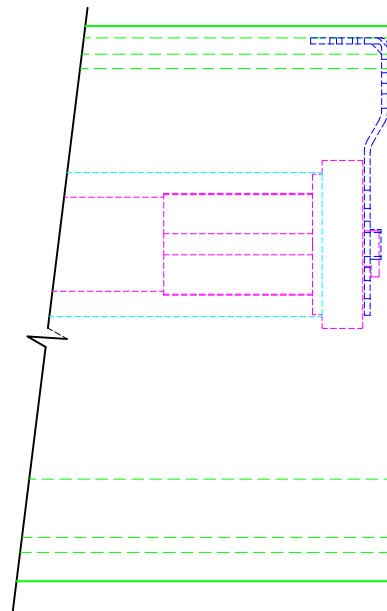

TOP VIEW

SIDE VIEW

FRONT VIEW

LEGEND

- 6" HEAD BOX
- 2" LEGACY BRACKET
- LT30 MOTOR
- 1.5" ALUMINUM TUBE
- - - FABRIC W/ HEM BAR

ROLL-A-SHADE®
MANUFACTURING SUN CONTROL SOLUTIONS

12101 Madera Way
Riverside, CA 92503

Phone: 951.245.5077
Fax 951.245.5075

DESCRIPTION:

**LT30 MOTORIZED
SHADE**

*SHOWN ON 6" CONTRACT SERIES

SCALE: 6" = 1'-0"

DATE: 8/19/2013

SHEET NO:

R-10.15