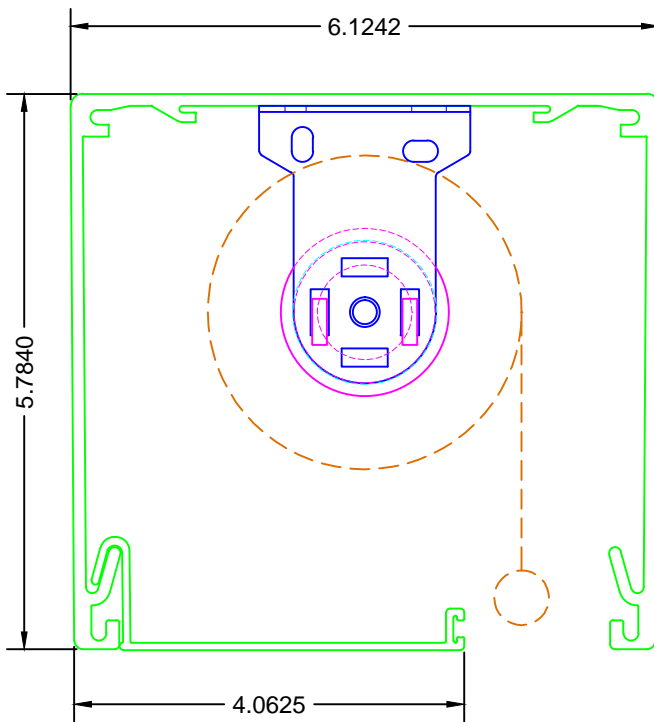

TOP VIEW

SIDE VIEW

FRONT VIEW

LEGEND

- 6" HEAD BOX
- 2" LEGACY BRACKET
- LT30 MOTOR
- 1.5" ALUMINUM TUBE
- - - FABRIC W/ HEM BAR

ROLL-A-SHADE®
MANUFACTURING SUN CONTROL SOLUTIONS

12101 Madera Way
Riverside, CA 92503

Phone: 951.245.5077
Fax 951.245.5075

DESCRIPTION:

**LT30 MOTORIZED
SHADE**

*SHOWN ON 6" CONTRACT SERIES

SCALE: 6" = 1'-0"

DATE: 8/19/2013

SHEET NO:

R-10.15