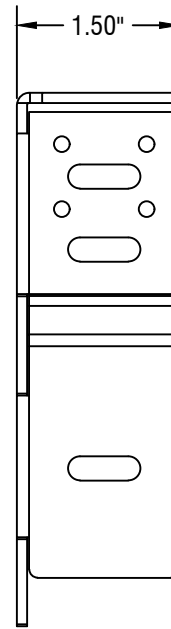

SIDE VIEW - IDLER