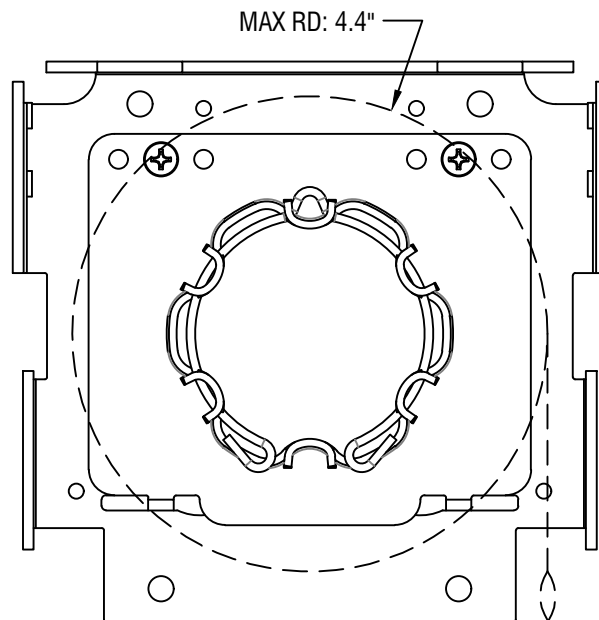

FRONT VIEW - MOTOR