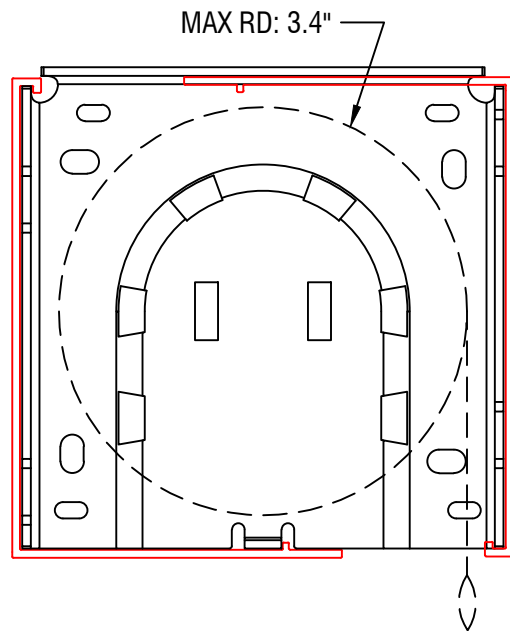

FRONT VIEW - CLUTCH