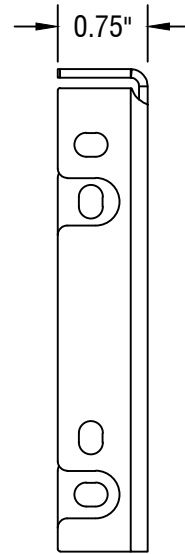

SIDE VIEW - IDLER