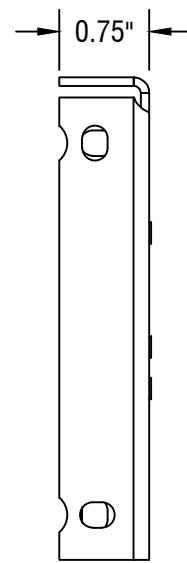

SIDE VIEW - IDLER