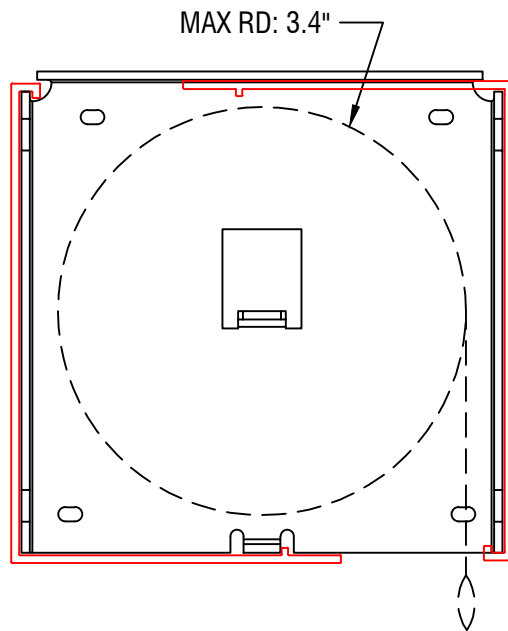

FRONT VIEW - MOTOR