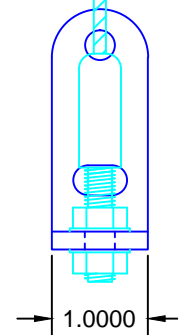

LEGEND	
	"R" SERIES BRACKET
	R-24 CLUTCH
	CABLE SHADE GUIDE

ROLL-A-SHADE®
MANUFACTURING SUN CONTROL SOLUTIONS

12101 Madera Way Phone: 951.245.5077
Riverside, CA 92503 Fax 951.245.5075

DESCRIPTION:

EXTERIOR SYSTEM

SCALE: 6" = 1'-0"

DATE: 8/14/2013

SHEET NO:

R-8.1