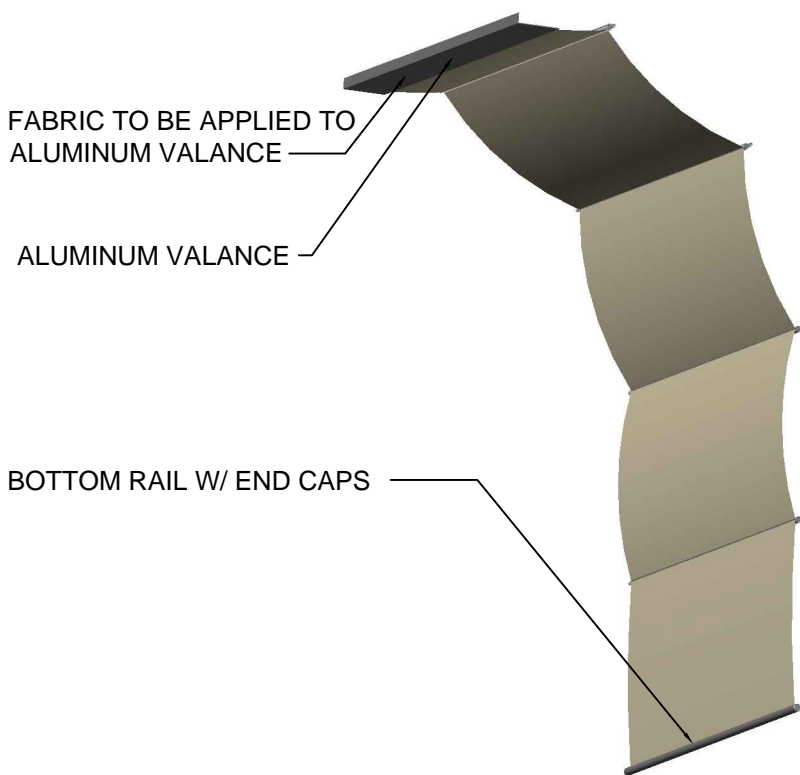

LEGEND

- ALUMINUM VALANCE
- BOTTOM RAIL
- FABRIC, PER PLANS
- ROMAN BARS

ISOMETRIC VIEW

SIDE VIEW

ROLL-A-SHADE®
MANUFACTURING SUN CONTROL SOLUTIONS

29885 2nd Street, Suite E Phone: 951.245.5077
Lake Elsinore, CA 92532 Fax: 951.245.5075

DESCRIPTION:

**PLEATED STATIONARY
SHADE SYSTEM**

SCALE: N.T.S.

DATE: 8/14/2013

SHEET NO:

R-7.2