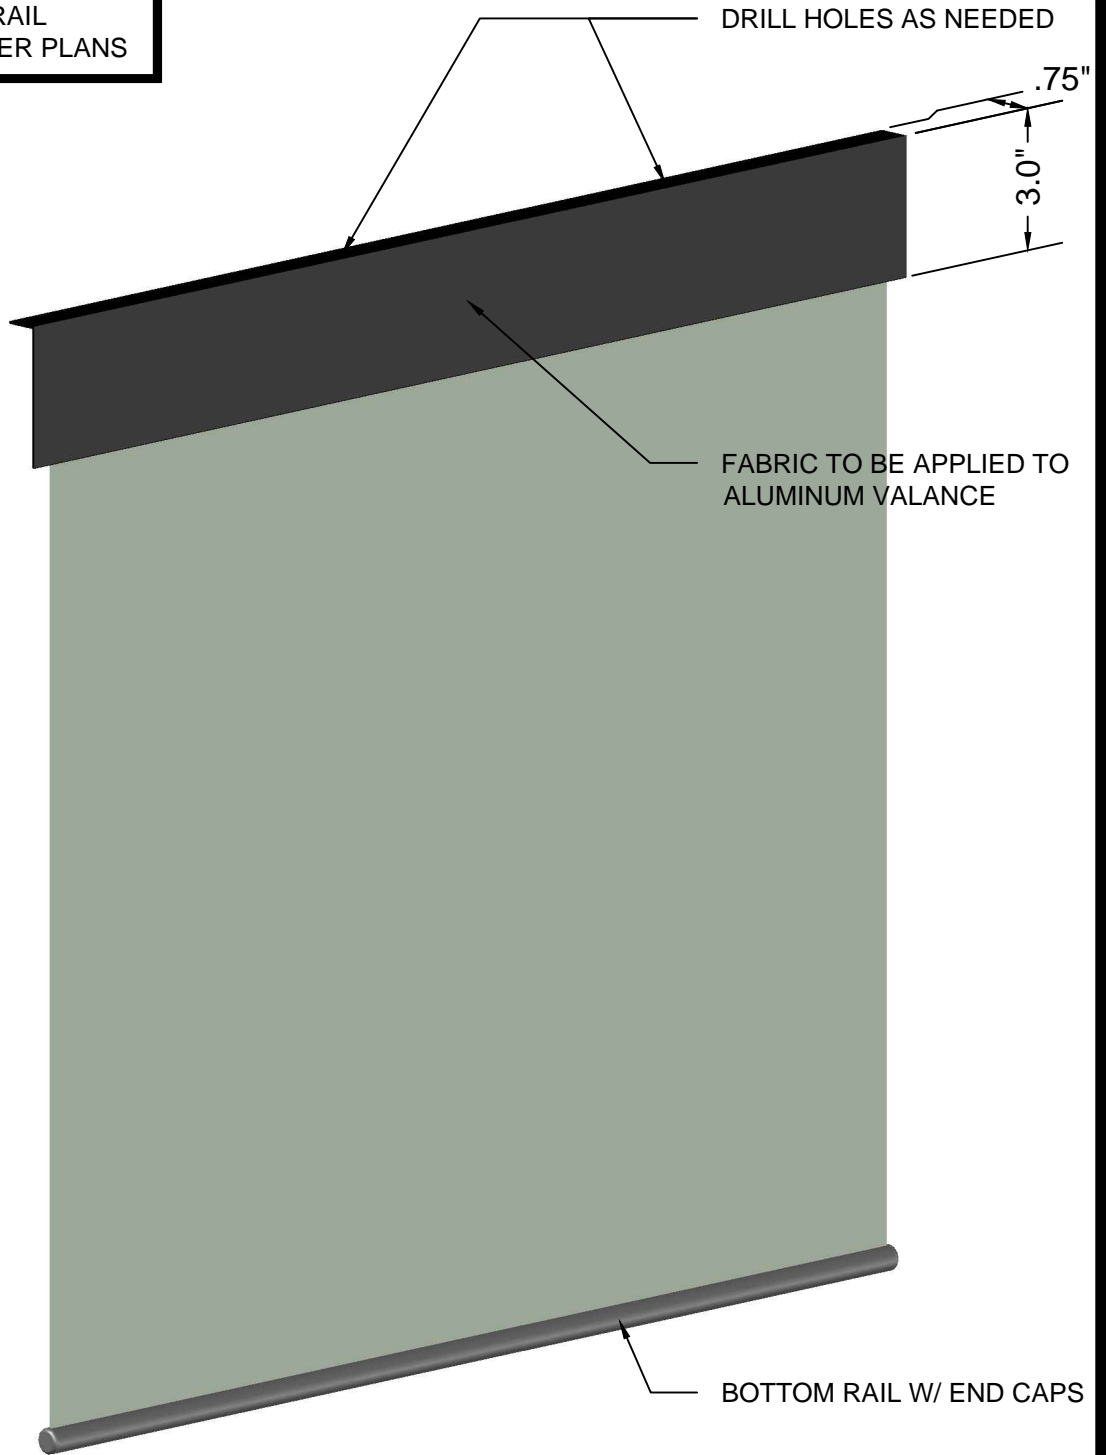

**LEGEND**

-  ALUMINUM VALANCE
-  BOTTOM RAIL
-  FABRIC, PER PLANS

**SIDE VIEW**

**ISOMETRIC VIEW**

**ROLL-A-SHADE®**  
MANUFACTURING SUN CONTROL SOLUTIONS

12101 Madera Way Phone: 951.245.5077  
Riverside, CA 92503 Fax 951.245.5075

DESCRIPTION:

**STATIONARY SHADE  
SYSTEM**

SCALE: N.T.S.

DATE: 8/14/2013

SHEET NO:

**R-7.1**