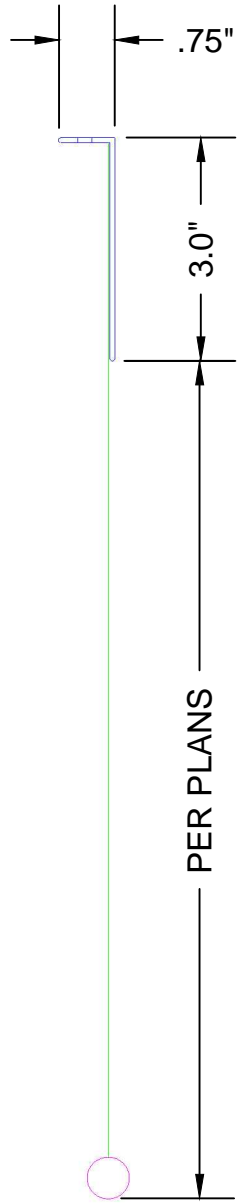

**LEGEND**

-  ALUMINUM VALANCE
-  BOTTOM RAIL
-  FABRIC, PER PLANS

**SIDE VIEW**

**ISOMETRIC VIEW**

**ROLL-A-SHADE®**  
MANUFACTURING SUN CONTROL SOLUTIONS

12101 Madera Way Phone: 951.245.5077  
Riverside, CA 92503 Fax 951.245.5075

DESCRIPTION:

**STATIONARY SHADE  
SYSTEM**

SCALE: N.T.S.

DATE: 8/14/2013

SHEET NO:

**R-7.1**