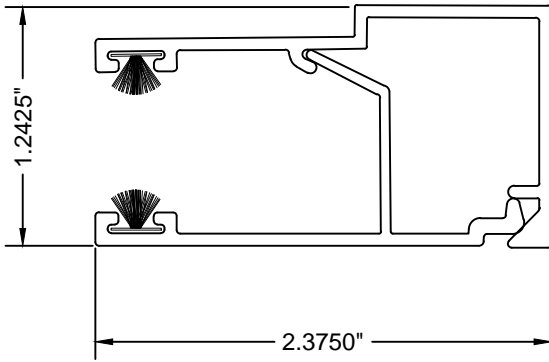

OPTIONAL SIDE CHANNELS:

TOP VIEW

OPTIONAL BOTTOM CHANNEL:

SIDE VIEW

ROLL-A-SHADE®
MANUFACTURING SUN CONTROL SOLUTIONS

12101 Madera Way
Riverside, CA 92503

Phone: 951.245.5077
Fax 951.245.5075

DESCRIPTION:

**OPTIONAL SIDE &
BOTTOM CHANNELS**

SCALE: 6" = 1'-0"

DATE: 8/14/2013

SHEET NO:

R-6.4