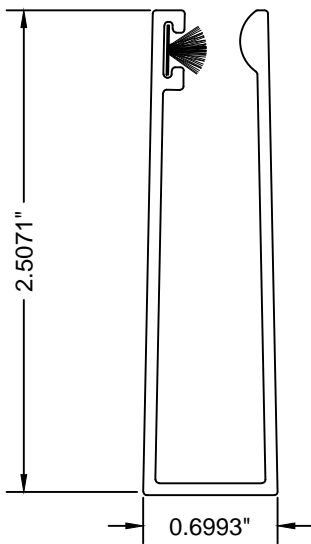

OPTIONAL SIDE CHANNELS:

TOP VIEW

OPTIONAL BOTTOM CHANNEL:

SIDE VIEW

ROLL-A-SHADE®
MANUFACTURING SUN CONTROL SOLUTIONS

12101 Madera Way
Riverside, CA 92503

Phone: 951.245.5077
Fax 951.245.5075

DESCRIPTION:

**OPTIONAL SIDE &
BOTTOM CHANNELS**

SCALE: 6" = 1'-0"

DATE: 8/14/2013

SHEET NO:

R-6.4