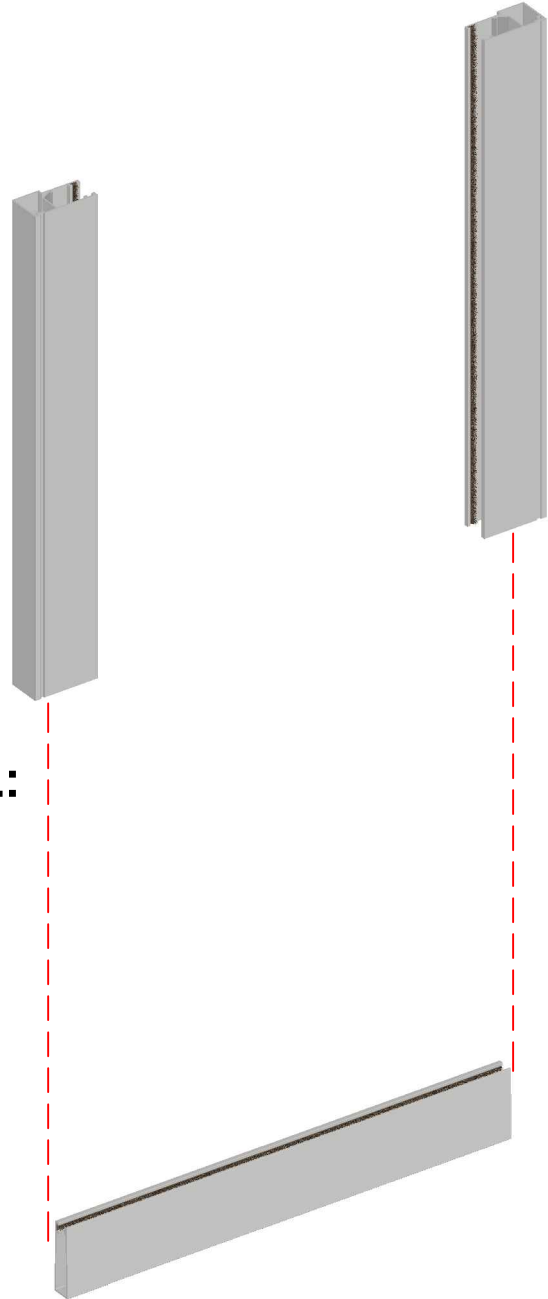

OPTIONAL SIDE CHANNELS:

TOP VIEW

OPTIONAL BOTTOM CHANNEL:

SIDE VIEW

ROLL-A-SHADE®
MANUFACTURING SUN CONTROL SOLUTIONS

12101 Madera Way
Riverside, CA 92503

Phone: 951.245.5077
Fax 951.245.5075

DESCRIPTION:

**OPTIONAL SIDE &
BOTTOM CHANNELS**

SCALE: 6" = 1'-0"

DATE: 8/14/2013

SHEET NO:

R-6.4