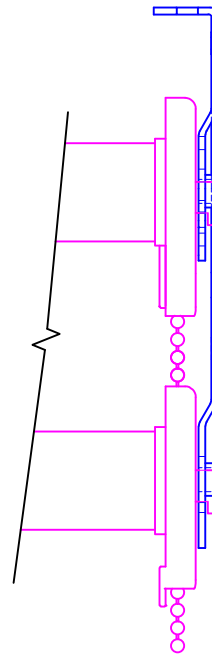

TOP VIEW

SIDE VIEW

FRONT VIEW

LEGEND

- LEGACY BRACKET
- SL-10 CLUTCH
- - - FABRIC W/ BOTTOM RAIL

ROLL-A-SHADE®
MANUFACTURING SUN CONTROL SOLUTIONS

12101 Madera Way
Riverside, CA 92503

Phone: 951.245.5077
Fax 951.245.5075

DESCRIPTION:

**VERTICAL DUAL
SHADE SYSTEM**

SCALE: 6" = 1'-0"

DATE: 8/14/2013

SHEET NO:

R-5.3