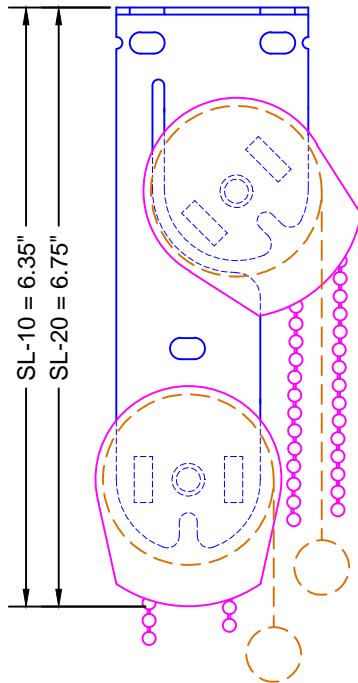

TOP VIEW

SIDE VIEW

FRONT VIEW

LEGEND

- LEGACY BRACKET
- SL-10 CLUTCH
- - - FABRIC W/ BOTTOM RAIL

ROLL-A-SHADE®
MANUFACTURING SUN CONTROL SOLUTIONS

12101 Madera Way
Riverside, CA 92503

Phone: 951.245.5077
Fax 951.245.5075

DESCRIPTION:

**VERTICAL DUAL
SHADE SYSTEM**

SCALE: 6" = 1'-0"

DATE: 8/14/2013

SHEET NO:

R-5.3