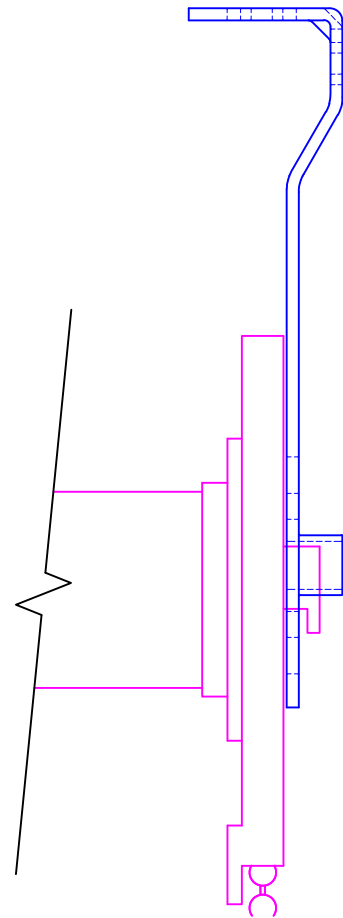

TOP VIEW

SIDE VIEW

FRONT VIEW

LEGEND	
	LEGACY BRACKET
	SL-20 CLUTCH
	FABRIC W/ BOTTOM RAIL

ROLL-A-SHADE®
MANUFACTURING SUN CONTROL SOLUTIONS

12101 Madera Way Phone: 951.245.5077
Riverside, CA 92503 Fax 951.245.5075

DESCRIPTION:

**LEGACY SYSTEM
W/ 2.875" BRACKET**

SCALE: 1" = 1"

DATE: 8/13/2013

SHEET NO:

R-1.3