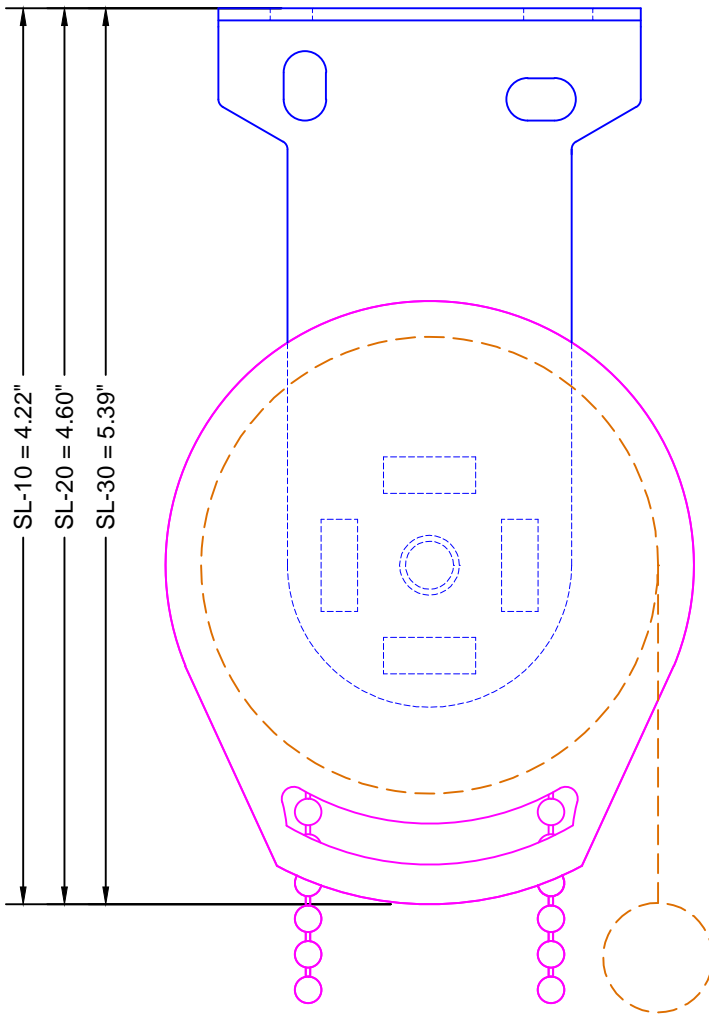

TOP VIEW

SIDE VIEW

FRONT VIEW

LEGEND	
	LEGACY BRACKET
	SL-20 CLUTCH
	FABRIC W/ BOTTOM RAIL

ROLL-A-SHADE®
MANUFACTURING SUN CONTROL SOLUTIONS

12101 Madera Way Phone: 951.245.5077
Riverside, CA 92503 Fax 951.245.5075

DESCRIPTION:

**LEGACY SYSTEM
W/ 2.875" BRACKET**

SCALE: 1" = 1"

DATE: 8/13/2013

SHEET NO:

R-1.3