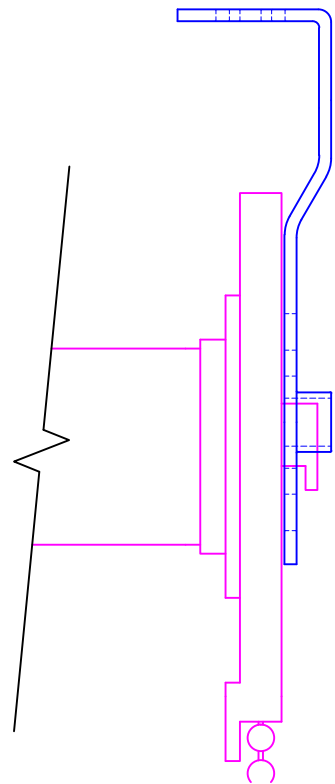

TOP VIEW

SIDE VIEW

FRONT VIEW

LEGEND	
	LEGACY BRACKET
	SL-20 CLUTCH
	FABRIC W/ BOTTOM RAIL

ROLL-A-SHADE®
MANUFACTURING SUN CONTROL SOLUTIONS

12101 Madera Way
Riverside, CA 92503

Phone: 951.245.5077
Fax 951.245.5075

DESCRIPTION:

**LEGACY SYSTEM
W/ 2" BRACKET**

SCALE: 1" = 1"

DATE: 4/2/2012

SHEET NO:

R-1.2