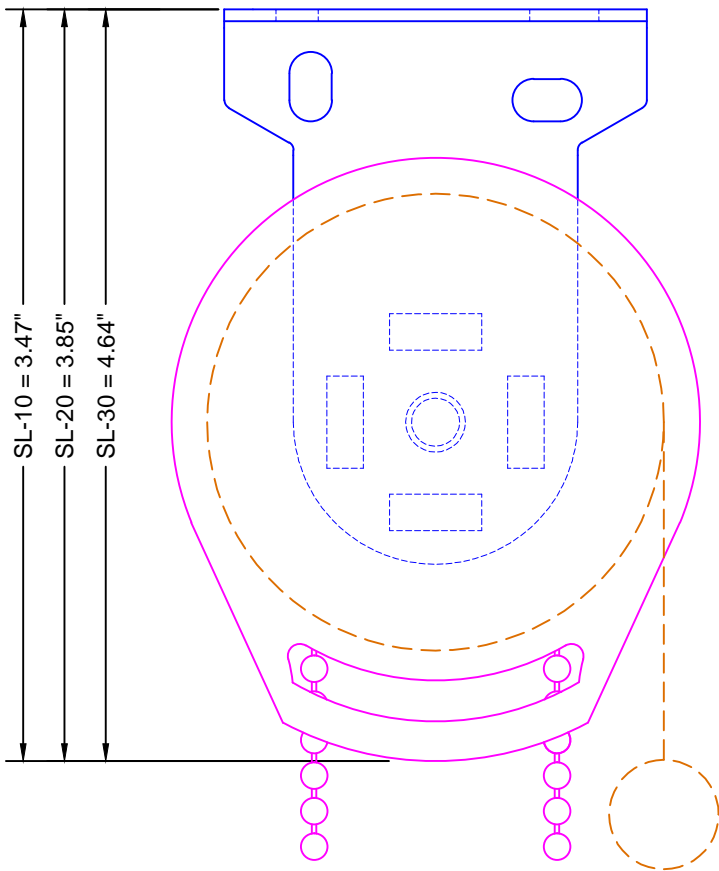

TOP VIEW

SIDE VIEW

FRONT VIEW

LEGEND	
	LEGACY BRACKET
	SL-20 CLUTCH
	FABRIC W/ BOTTOM RAIL

ROLL-A-SHADE®
MANUFACTURING SUN CONTROL SOLUTIONS

12101 Madera Way
Riverside, CA 92503

Phone: 951.245.5077
Fax 951.245.5075

DESCRIPTION:

**LEGACY SYSTEM
W/ 2" BRACKET**

SCALE: 1" = 1"

DATE: 4/2/2012

SHEET NO:

R-1.2