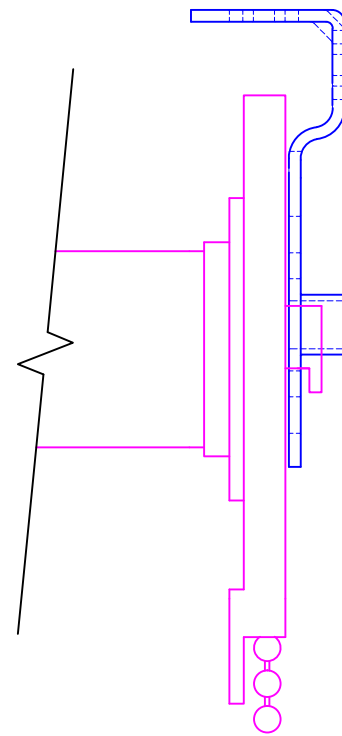

TOP VIEW

SIDE VIEW

FRONT VIEW

LEGEND	
	LEGACY BRACKET
	SL-20 CLUTCH
	FABRIC W/ BOTTOM RAIL

**ROLL-A-SHADE**<sup>®</sup>  
MANUFACTURING SUN CONTROL SOLUTIONS

12101 Madera Way  
Riverside, CA 92503

Phone: 951.245.5077  
Fax 951.245.5075

DESCRIPTION:

**LEGACY SYSTEM  
W/ 1.5" BRACKET**

SCALE: 1" = 1"

DATE: 4/2/2012

SHEET NO:

**R-1.1**