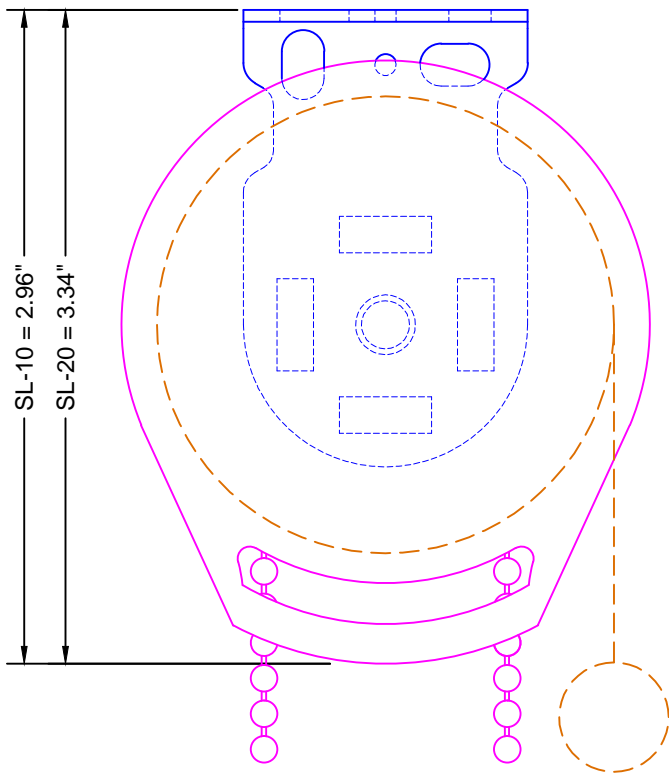

TOP VIEW

SIDE VIEW

FRONT VIEW

LEGEND	
	LEGACY BRACKET
	SL-20 CLUTCH
	FABRIC W/ BOTTOM RAIL

**ROLL-A-SHADE**<sup>®</sup>  
MANUFACTURING SUN CONTROL SOLUTIONS

12101 Madera Way  
Riverside, CA 92503

Phone: 951.245.5077  
Fax 951.245.5075

DESCRIPTION:

**LEGACY SYSTEM  
W/ 1.5" BRACKET**

SCALE: 1" = 1"

DATE: 4/2/2012

SHEET NO:

**R-1.1**