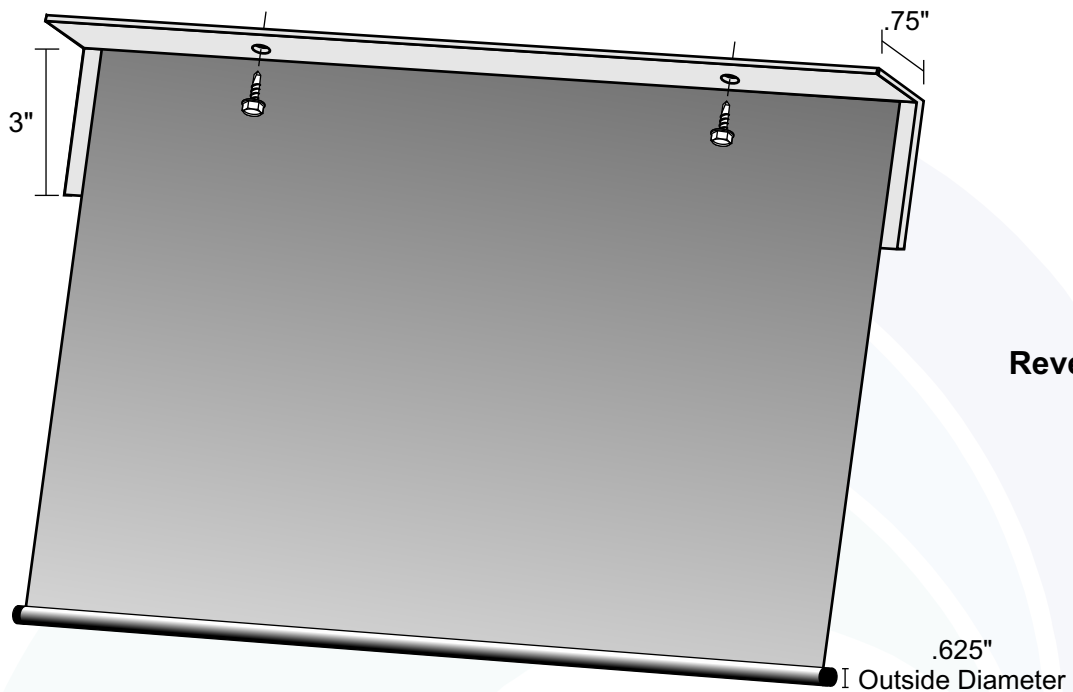

## Non-Operating Stationary Shade

Primarily Used For Transom Windows And North Facing Windows

**Front Side**

**Reverse Side**