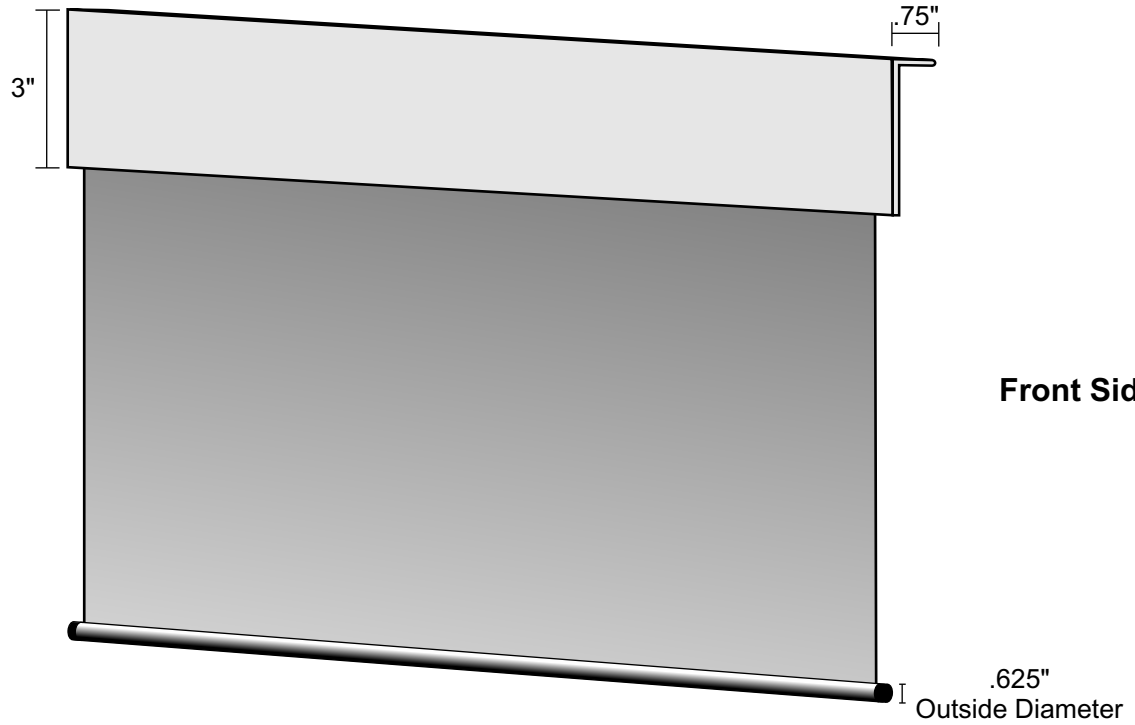

## Non-Operating Stationary Shade

Primarily Used For Transom Windows And North Facing Windows

**Front Side**

**Reverse Side**