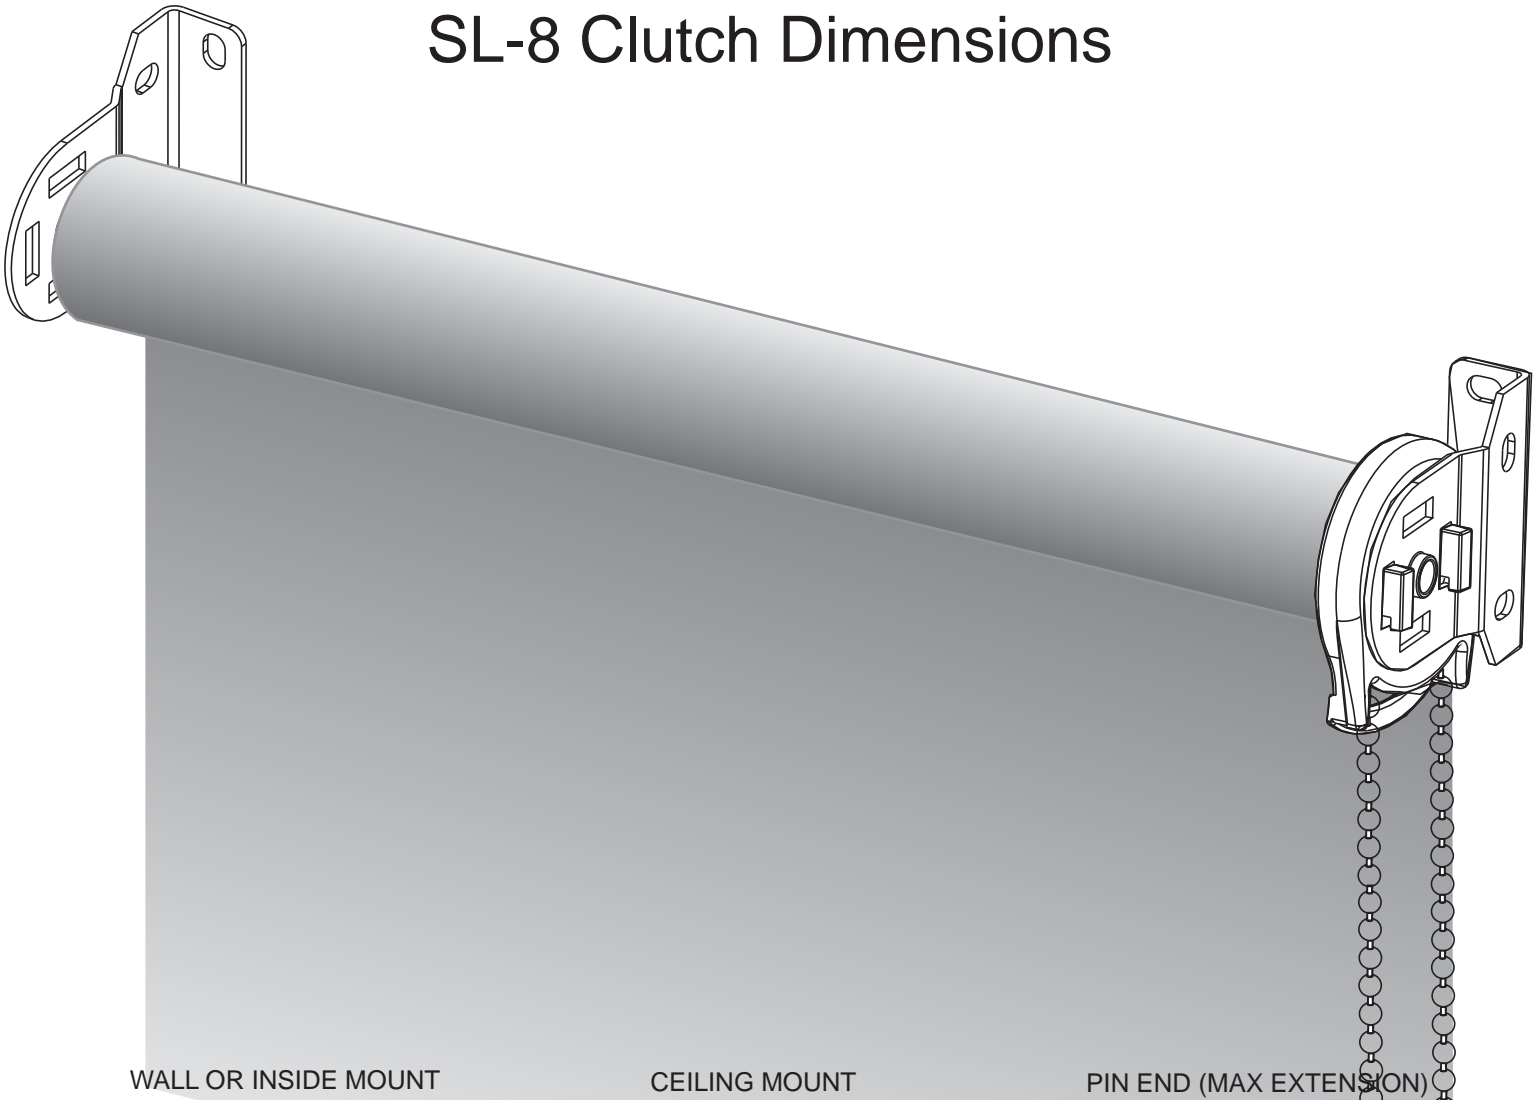

ROLL-A-SHADE™
PREMIER COMMERCIAL MANUFACTURER

29885 2nd. Unit E, Lake Elsinore, CA 92532 951-245-5077 Fax: 951-245-5075

Hardware Measurements (in inches)

Standard Brackets - No Fascia

SL-8 Clutch Dimensions

WALL OR INSIDE MOUNT

CEILING MOUNT

PIN END (MAX EXTENSION)