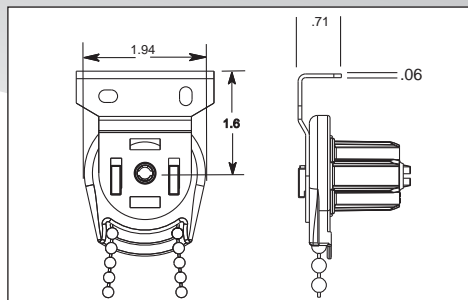

ROLL-A-SHADE™
PREMIER COMMERCIAL MANUFACTURER

29885 2nd. Unit E, Lake Elsinore, CA 92532 951-245-5077 Fax: 951-245-5075

Hardware Measurements (in inches)

Standard Brackets - No Fascia

SL-8 Clutch Dimensions

WALL OR INSIDE MOUNT

CEILING MOUNT

PIN END (MAX EXTENSION)