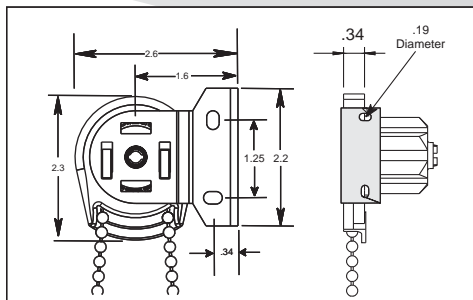

ROLL-A-SHADE™
PREMIER COMMERCIAL MANUFACTURER

29885 2nd. Unit E, Lake Elsinore, CA 92532 951-245-5077 Fax: 951-245-5075

Hardware Measurements (in inches)

Standard Brackets - No Fascia

SL-8 Clutch Dimensions

WALL OR INSIDE MOUNT

CEILING MOUNT

PIN END (MAX EXTENSION)