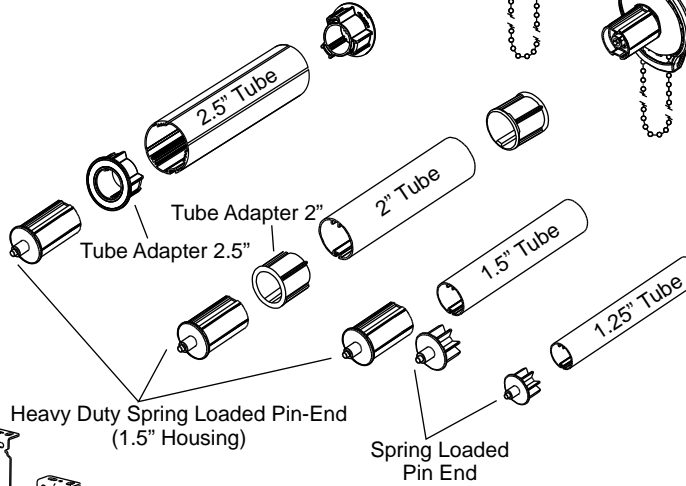

ROLL-A-SHADE®
MANUFACTURING SOLAR SOLUTIONS

Slim-Line Mounting Brackets
1.25" Projection
1.5" Projection
2" Projection
2.875" Projection

Slim-Line Brackets Covers

Galaxy Clutch: Geared 1.5" Housing

SL-30 Clutch: 1.5" Housing

SL-20 Clutch: 1.5" Housing

SL-10 Clutch: 1.25" Housing

SKYLINE™ COMPONENTS

Universal
3" Fascia Brackets

SL10,
3" Chain Diverter

SL10,
3" Chain Cover

3" Rounded Fascia
3" Square Bottom Fascia
3" Square Top Fascia

Universal 4" Fascia
Clutch/Pin End Brackets

4" Universal Left/Right Square
Peel & Stick Fascia Covers

4" Round Peel & Stick
Fascia Covers

Bottom Rail
Bottom Rail
End Caps

Oval Bottom Rail
Oval Bottom Rail
End Caps