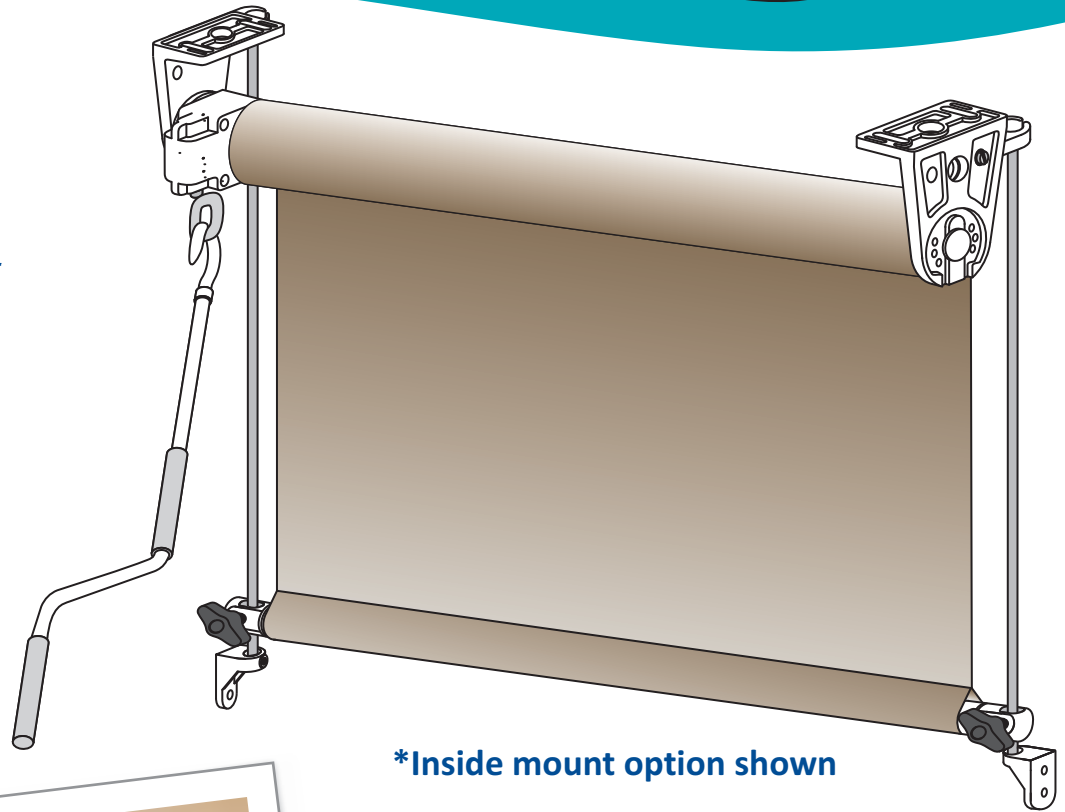

OUTDOOR SERIES

*Inside mount option shown

- Specially manufactured for outdoor applications and treated to stand up to moisture, wind and temperature changes.
- Stainless steel guide rods are connected to the ground or bottom frame to stabilize the shade and avoiding wind flap*.
- Our outdoor roller shades are a stylish addition to any patio, verandah, sun room or courtyard, and can be rolled up when not in use.
- The exterior shades are easily operated by a detachable hand crank and geared transmission.