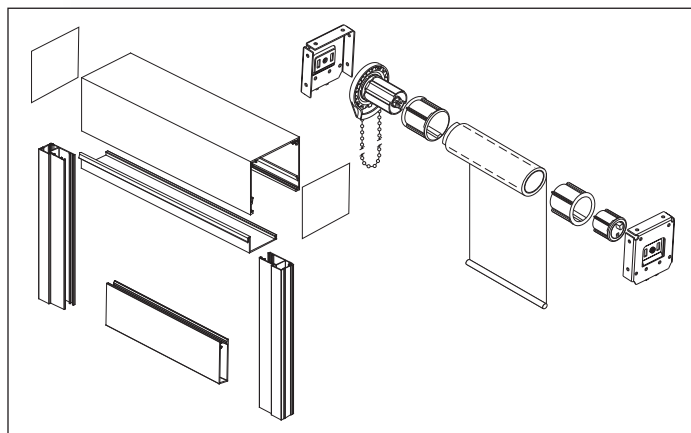

# CONTRACT SERIES

- The side and bottom channels encase the black-out shade fabric eliminating the light from the edges of the shade
- This system is also designed to allow shades to be integrated into the ceiling for concealment above the drop ceiling.

POCKET SIZE	WIDTH A	HEIGHT B
3"	3.625"	3.50"
4"	4.513"	4.09"
5"	5.00"	5.00"
6"	6.125"	5.813"

Note: Measurements are in Inches