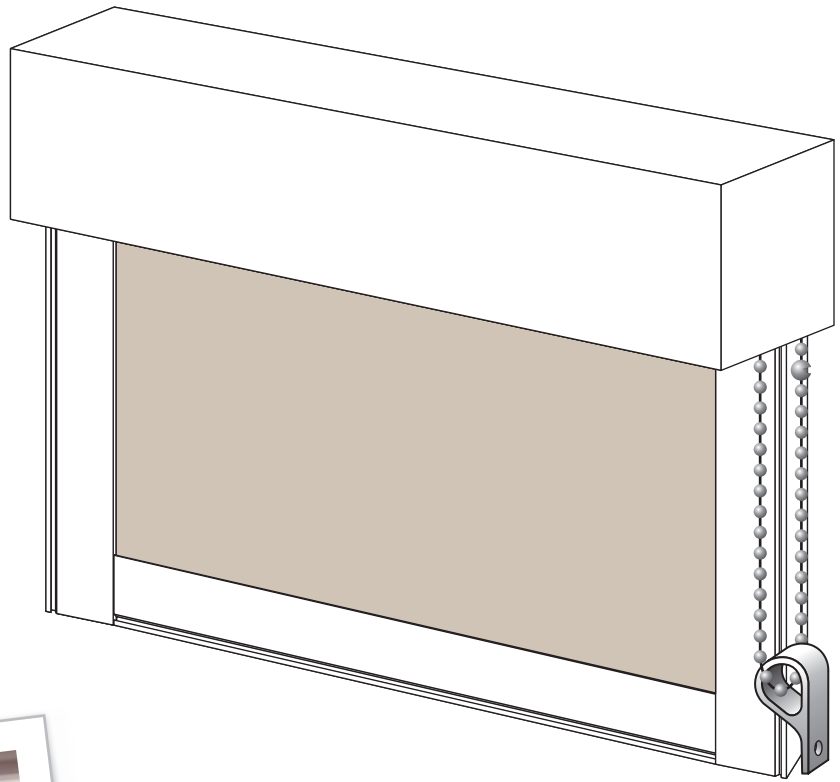

# CONTRACT SERIES

- The side and bottom channels encase the black-out shade fabric eliminating the light from the edges of the shade
- This system is also designed to allow shades to be integrated into the ceiling for concealment above the drop ceiling.

This system is ideal for outdoor restaurant dining enclosures, screen room enclosures and patios. This can also be used with a screen shade fabric creating a room that lets you see out while keeping unwanted insects from entering the area. It also minimizes the movement of the shade fabric due to wind and outdoor elements.

POCKET SIZE	WIDTH A	HEIGHT B
3"	3.625"	3.50"
4"	4.513"	4.09"
5"	5.00"	5.00"
6"	6.125"	5.813"

Note: Measurements are in Inches