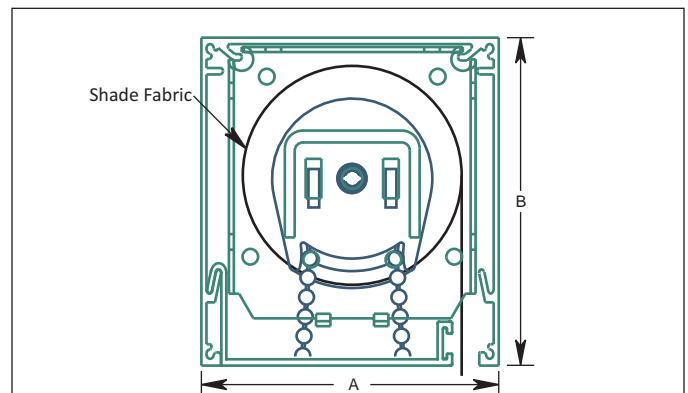

# CONTRACT SERIES

- The side and bottom channels encase the black-out shade fabric eliminating the light from the edges of the shade
- This system is also designed to allow shades to be integrated into the ceiling for concealment above the drop ceiling.

POCKET SIZE	WIDTH A	HEIGHT B
3"	3.625"	3.50"
4"	4.513"	4.09"
5"	5.00"	5.00"
6"	6.125"	5.813"

Note: Measurements are in Inches