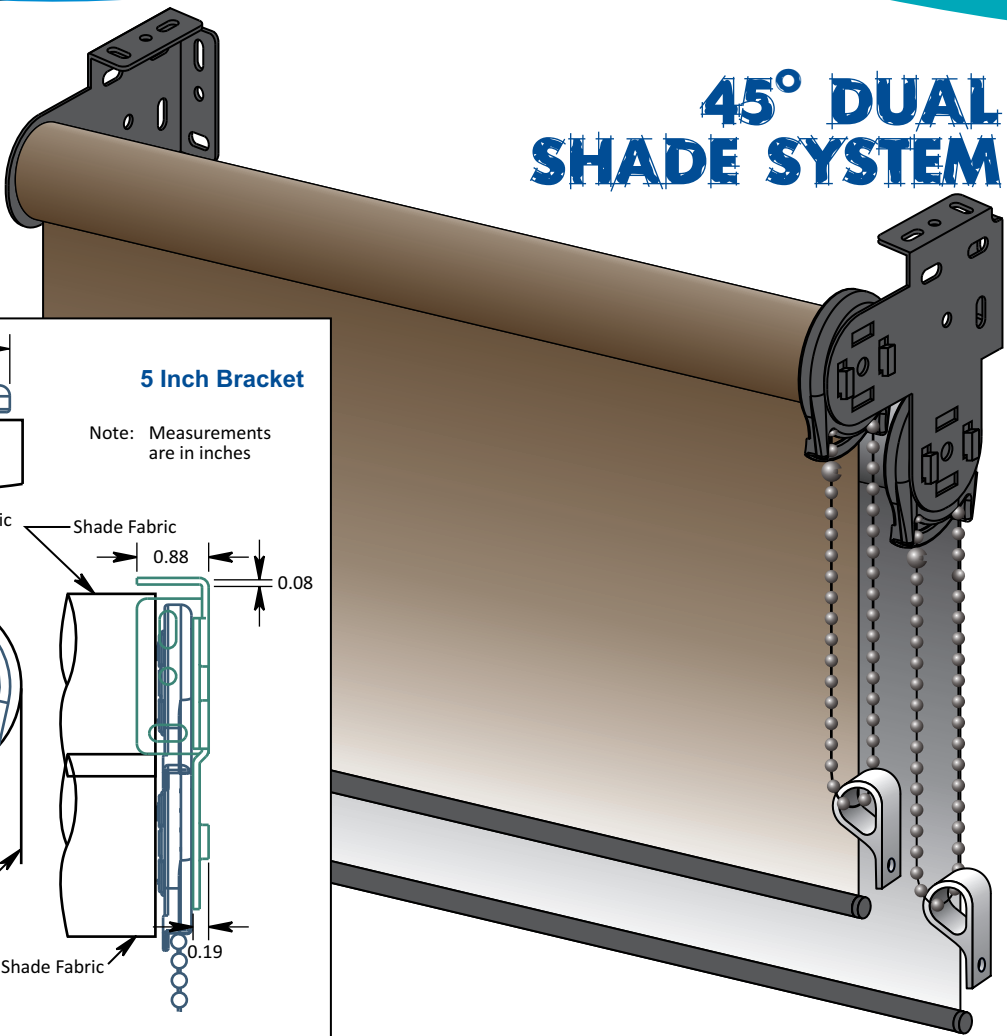

45° DUAL SHADE SYSTEM

- Works with both inside and outside mounts
- Allows both sun screen and room darkening on a single bracket

Roll-A-Shade's 45° dual bracket system combines a black-out shade with the solar screen shade creating both room darkening and ambient light control. The clutches are universal and can be mounted on the same or opposite ends. Our bottom rails are available in 10 attractive colors. We can also custom match ICI® or Pantone® colors to meet your installation and designer's specifications.

Technical Data:

- Optional bracket covers available in black, brown, cream, grey, vanilla and white
- Bracket powder coating available in white, vanilla, black, clear anodized, bronze and custom colors. Custom match colors are also available to meet your installation requirements and designer's specifications. See page 14