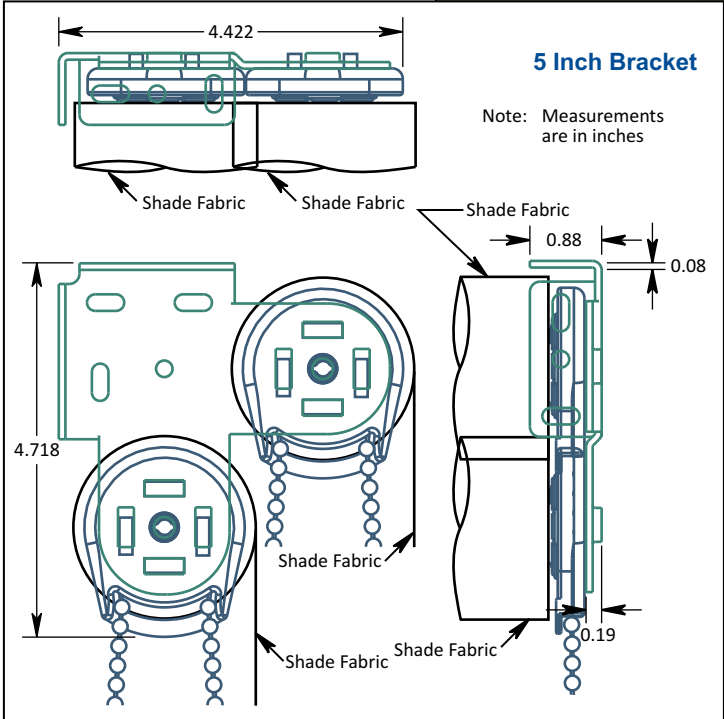

45° DUAL SHADE SYSTEM

- Works with both inside and outside mounts
- Allows both sun screen and room darkening on a single bracket

Roll-A-Shade's 45° dual bracket system combines a black-out shade with the solar screen shade creating both room darkening and ambient light control. The clutches are universal and can be mounted on the same or opposite ends. Our bottom rails are available in 10 attractive colors. We can also custom match ICI® or Pantone® colors to meet your installation and designer's specifications.