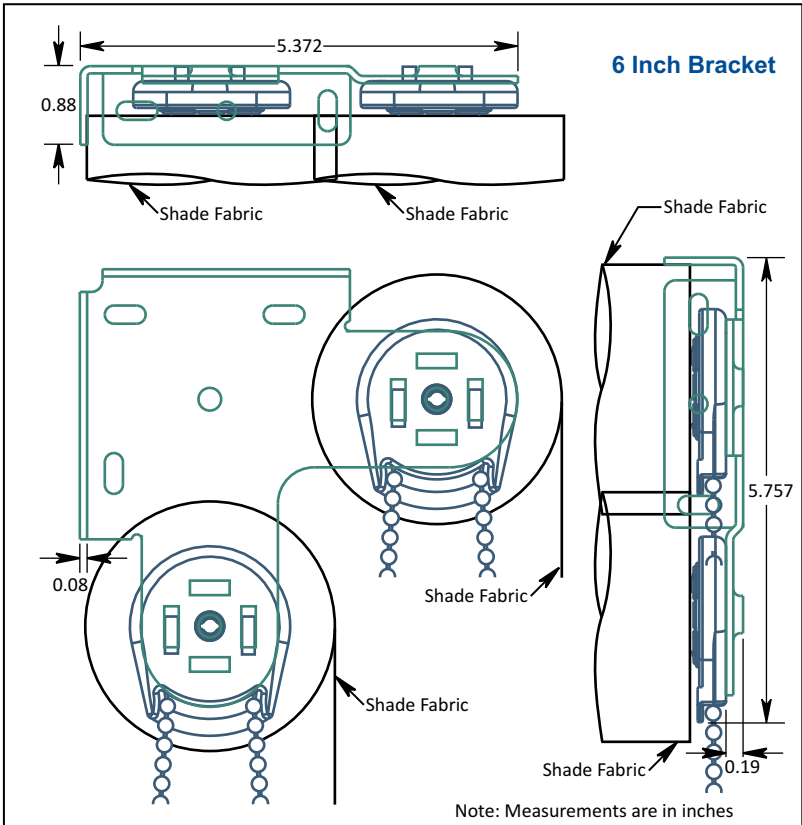

45° DUAL SHADE SYSTEM

- Works with both inside and outside mounts
- Allows both sun screen and room darkening on a single bracket

Roll-A-Shade's 45° dual bracket system combines a black-out shade with the solar screen shade creating both room darkening and ambient light control. The clutches are universal and can be mounted on the same or opposite ends. Our bottom rails are available in 10 attractive colors. We can also custom match ICI® or Pantone® colors to meet your installation and designer's specifications.